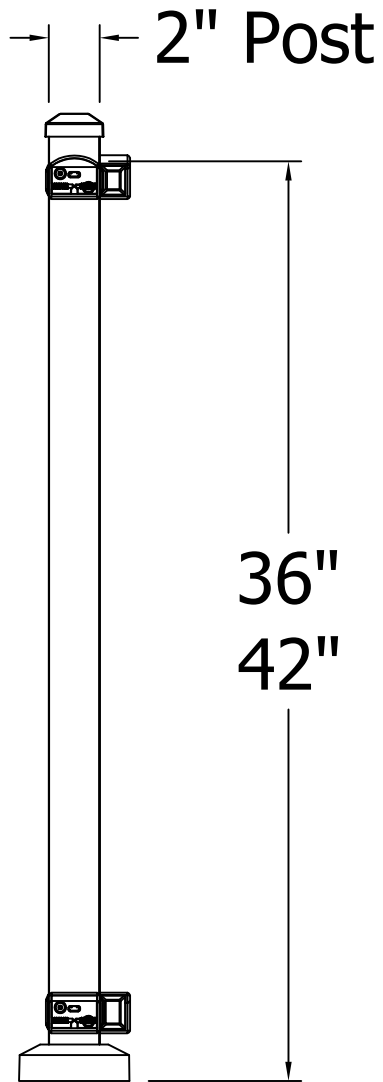

REV.	LOC.	REVISION	DATE
A		Updated Logos	1/6/21

	 <p>3446 US 6 EAST Bremen, IN 46506 diggerspecialties.com</p>	DRAWN BY: EH DATE DRAWN: 01-07-2020	STYLE: Westbury Corner Post Kit	REV. A
		SCALE = 1":1"	AS SHOWN:	
		DRAFT NO.: 20200107-1E	LOC: Z:\Aluminum\Westbury\Updated Standard Drawings\Workspaces\Workspace	