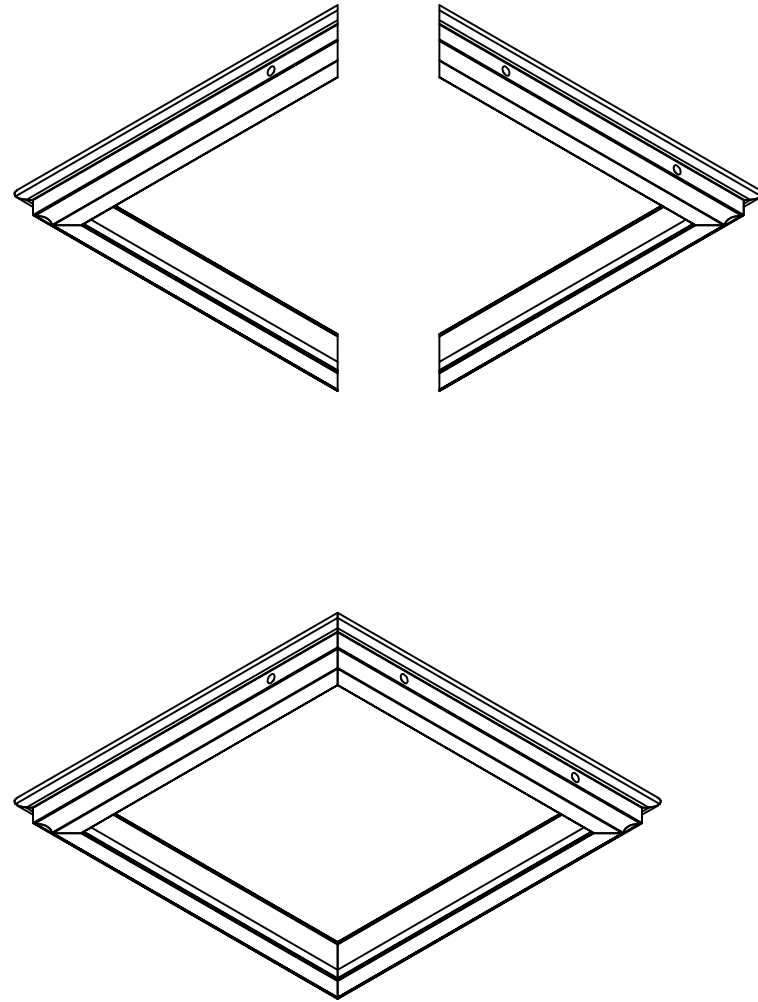

# For 8" Square Smooth Columns

REV.	LOC.	REVISION	DATE

**DSI** Digger Specialties Inc.  
*Transforming the Outdoor Living Experience*  
 3446 US 6 EAST  
 Bremen, IN 46506  
 diggerspecialties.com

DRAWN BY: EH	STYLE: Square Smooth Split Astragal 8IN
DATE DRAWN: 11-27-2019	AS SHOWN:
SCALE = 1":1"	LOC: Z:\Aluminum\DSI Columns\Sq. Plain Columns\8 Inch\Updated Standard Drawings
DRAFT NO.: 20191127-1E	REV.