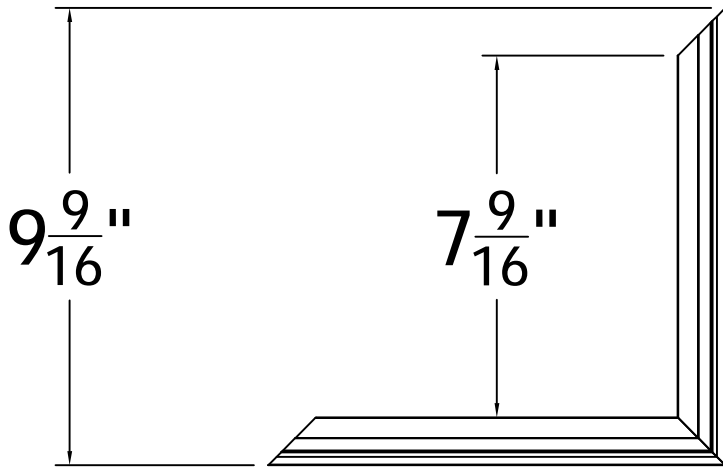

# For 8" Square Smooth Columns

REV.	LOC.	REVISION	DATE

**DSI** Digger Specialties Inc.  
*Transforming the Outdoor Living Experience*  
 3446 US 6 EAST  
 Bremen, IN 46506  
 diggerspecialties.com

DRAWN BY: EH	STYLE: Square Smooth Split Astragal 8IN
DATE DRAWN: 11-27-2019	AS SHOWN:
SCALE = 1":1"	LOC: Z:\Aluminum\DSI Columns\Sq. Plain Columns\8 Inch\Updated Standard Drawings
DRAFT NO.: 20191127-1E	REV.