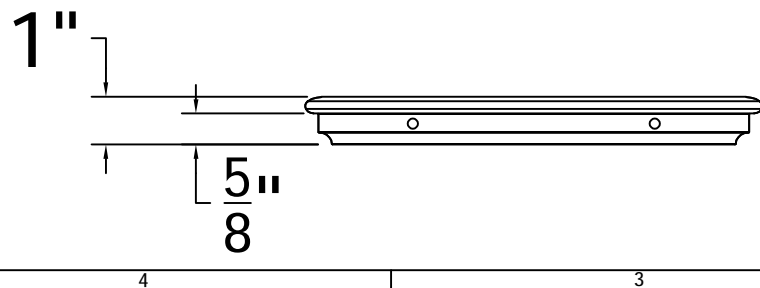

# For 8" Square Smooth Columns

REV.	LOC.	REVISION	DATE

**DSI** Digger Specialties Inc.  
*Transforming the Outdoor Living Experience*  
 3446 US 6 EAST  
 Bremen, IN 46506  
 diggerspecialties.com

DRAWN BY: EH	STYLE: Square Smooth Split Astragal 8IN
DATE DRAWN: 11-27-2019	AS SHOWN:
SCALE = 1":1"	LOC: Z:\Aluminum\DSI Columns\Sq. Plain Columns\8 Inch\Updated Standard Drawings
DRAFT NO.: 20191127-1E	REV.