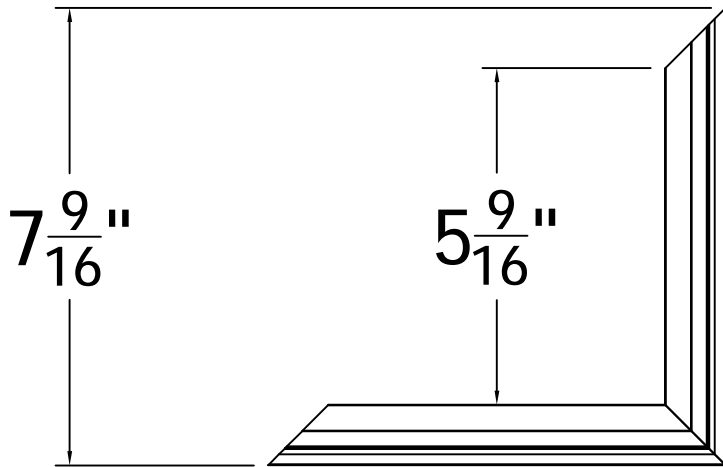

For 6" Square Smooth Columns

REV.	LOC.	REVISION	DATE

DSI Digger Specialties Inc.
Transforming the Outdoor Living Experience
 3446 US 6 EAST
 Bremen, IN 46506
 diggerspecialties.com

DRAWN BY: EH
 DATE DRAWN: 11-27-2019
 SCALE = 1":1"
 DRAFT NO.: 20191127-1E

STYLE: **Square Smooth Split Astragal 6IN**
 AS SHOWN:
 LOC: Z:\Aluminum\DSI Columns\Sq. Plain Columns\6 Inch\Updated Standard Drawings

4

3

2

1

D

C

B