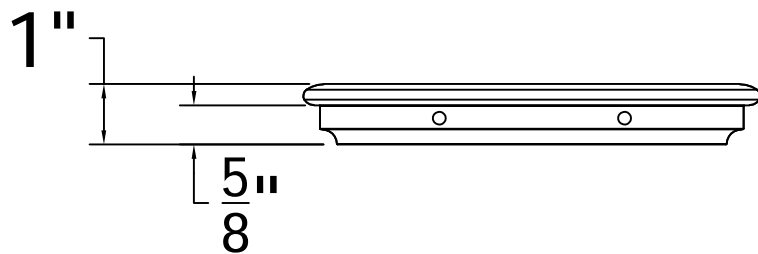

For 6" Square Smooth Columns

REV.	LOC.	REVISION	DATE

DSI Digger Specialties Inc.
Transforming the Outdoor Living Experience
 3446 US 6 EAST
 Bremen, IN 46506
 diggerspecialties.com

DRAWN BY: EH
 DATE DRAWN: 11-27-2019
 SCALE = 1":1"
 DRAFT NO.: 20191127-1E

STYLE: **Square Smooth Split Astragal 6IN**
 AS SHOWN:
 LOC: Z:\Aluminum\DSI Columns\Sq. Plain Columns\6 Inch\Updated Standard Drawings

4

3

2

1

D

C

B