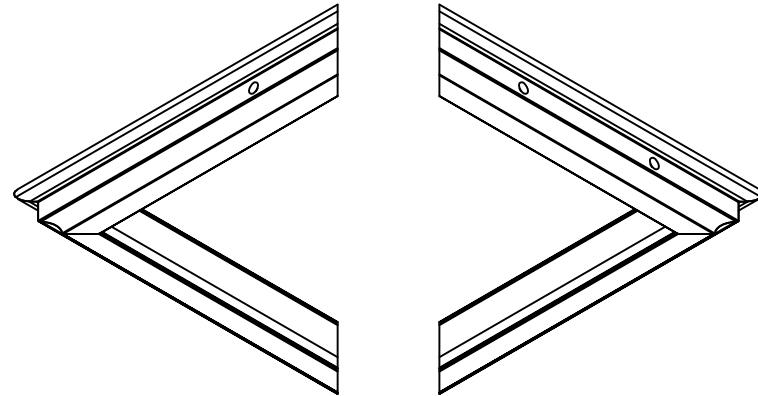

For 6" Square Smooth Columns

REV.	LOC.	REVISION	DATE

DSI Digger Specialties Inc.
Transforming the Outdoor Living Experience
 3446 US 6 EAST
 Bremen, IN 46506
 diggerspecialties.com

DRAWN BY: EH
 DATE DRAWN: 11-27-2019
 SCALE = 1":1"
 DRAFT NO.: 20191127-1E

STYLE: **Square Smooth Split Astragal 6IN**
 AS SHOWN:
 LOC: Z:\Aluminum\DSI Columns\Sq. Plain Columns\6 Inch\Updated Standard Drawings

4

3

2

1

D

C

B