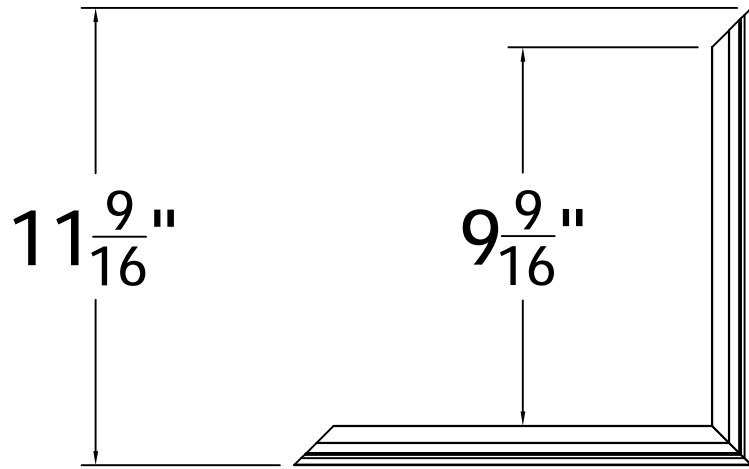

For 10" Square Smooth Columns

REV.	LOC.	REVISION	DATE

DSI Digger Specialties Inc.
Transforming the Outdoor Living Experience
3446 US 6 EAST
Bremen, IN 46506
diggerspecialties.com

DRAWN BY: EH	STYLE: Square Smooth Split Astragal 10IN	REV.
DATE DRAWN: 12-02-2019	AS SHOWN:	
SCALE = 1":1"	LOC: Z:\Aluminum\DSI Columns\Sq. Plain Columns\10 Inch\Updated Standard Drawings	
DRAFT NO.: 20191202-1E		