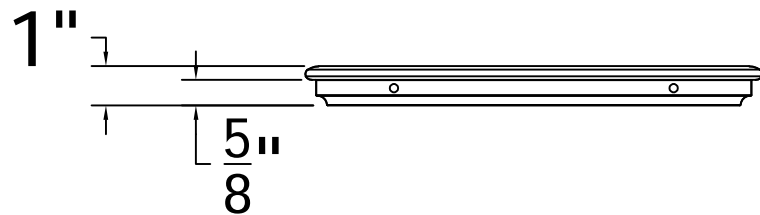

For 10" Square Smooth Columns

REV.	LOC.	REVISION	DATE

DSI Digger Specialties Inc.
Transforming the Outdoor Living Experience
3446 US 6 EAST
Bremen, IN 46506
diggerspecialties.com

DRAWN BY: EH	STYLE: Square Smooth Split Astragal 10IN	REV.
DATE DRAWN: 12-02-2019	AS SHOWN:	
SCALE = 1":1"	LOC: Z:\Aluminum\DSI Columns\Sq. Plain Columns\10 Inch\Updated Standard Drawings	
DRAFT NO.: 20191202-1E		