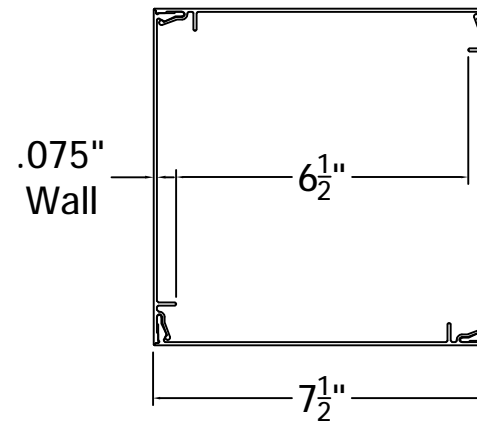

REV.	LOC.	REVISION	DATE

End View
4X Scale

DSI Digger
Specialties
Inc.
Transforming the Outdoor Living Experience
3446 US 6 EAST
Bremen, IN 46506
diggerspecialties.com

DRAWN BY: EH	STYLE:	Square Smooth Column 8IN	REV.
DATE DRAWN: 11-14-2019	AS SHOWN: 96" T		
SCALE = 1":1"	LOC: Z:\Aluminum\DSI Columns\Sq. Plain Columns\8 Inch\Updated Standard Drawings		
DRAFT NO.: 20191114-1E			