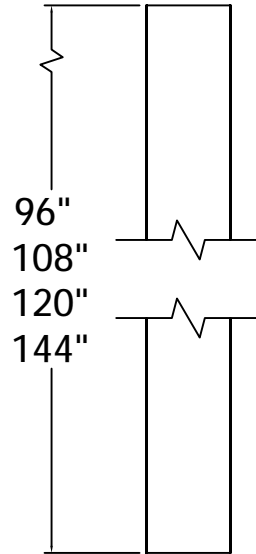

REV.	LOC.	REVISION	DATE

End View
4X Scale

DSI Digger
Specialties
Inc.
Transforming the Outdoor Living Experience
3446 US 6 EAST
Bremen, IN 46506
diggerspecialties.com

DRAWN BY: EH	STYLE:	Square Smooth Column 8IN	REV.
DATE DRAWN: 11-14-2019	AS SHOWN: 96" T		
SCALE = 1":1"	LOC: Z:\Aluminum\DSI Columns\Sq. Plain Columns\8 Inch\Updated Standard Drawings		
DRAFT NO.: 20191114-1E			

4

3

2

1

D

C

B

A