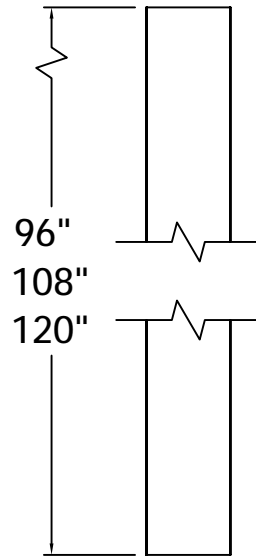

REV.	LOC.	REVISION	DATE

End View  
4X Scale

**DSI** Digger Specialties Inc.  
*Transforming the Outdoor Living Experience*  
 3446 US 6 EAST  
 Bremen, IN 46506  
 diggerspecialties.com

DRAWN BY: EH	STYLE: Square Smooth Column 6IN	REV.
DATE DRAWN: 11-14-2019	AS SHOWN: 96" T	
SCALE = 1":1"	LOC: Z:\Aluminum\DSI Columns\Sq. Plain Columns\6 Inch\Updated Standard Drawings	
DRAFT NO.: 20191114-1E		

4

3

2

1

D

C

B

A