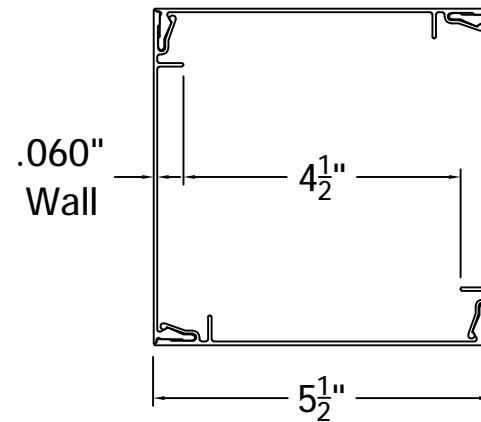

REV.	LOC.	REVISION	DATE

End View  
4X Scale

**DSI** Digger Specialties Inc.  
*Transforming the Outdoor Living Experience*  
 3446 US 6 EAST  
 Bremen, IN 46506  
 diggerspecialties.com

DRAWN BY: EH	STYLE: Square Smooth Column 6IN	REV.
DATE DRAWN: 11-14-2019	AS SHOWN: 96" T	
SCALE = 1":1"	LOC: Z:\Aluminum\DSI Columns\Sq. Plain Columns\6 Inch\Updated Standard Drawings	
DRAFT NO.: 20191114-1E		