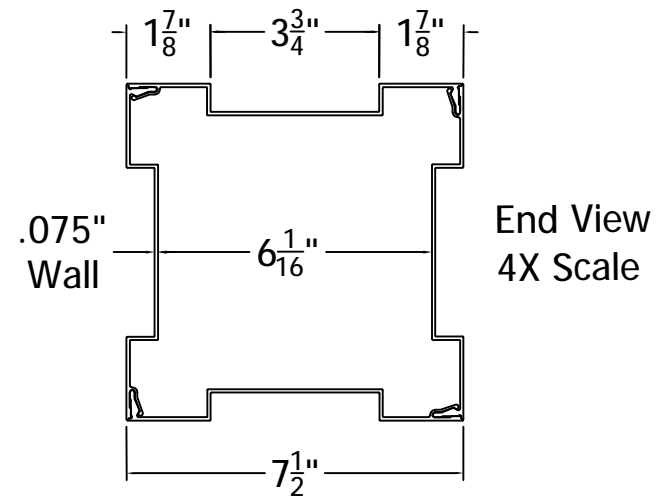

REV.	LOC.	REVISION	DATE

DSI Digger
Specialties
Inc.
Transforming the Outdoor Living Experience
3446 US 6 EAST
Bremen, IN 46506
diggerspecialties.com

DRAWN BY: EH	STYLE:	Square Recessed Column 8IN	REV.
DATE DRAWN: 11-14-2019	AS SHOWN: 96" T		
SCALE = 1":1"	LOC: Z:\Aluminum\DSI Columns\Sq. Recessed Columns\8 Inch\Updated Standard Drawings		
DRAFT NO.: 20191114-1E			