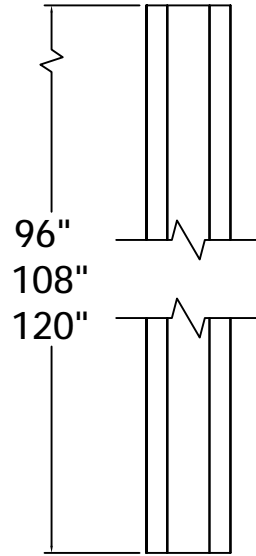

REV.	LOC.	REVISION	DATE

DSI Digger
Specialties
Inc.
Transforming the Outdoor Living Experience
3446 US 6 EAST
Bremen, IN 46506
diggerspecialties.com

DRAWN BY: EH	STYLE:	Square Recessed Column 8IN	REV.
DATE DRAWN: 11-14-2019	AS SHOWN: 96" T		
SCALE = 1":1"	LOC: Z:\Aluminum\DSI Columns\Sq. Recessed Columns\8 Inch\Updated Standard Drawings		
DRAFT NO.: 20191114-1E			

4

3

2

1

D

C

B

A