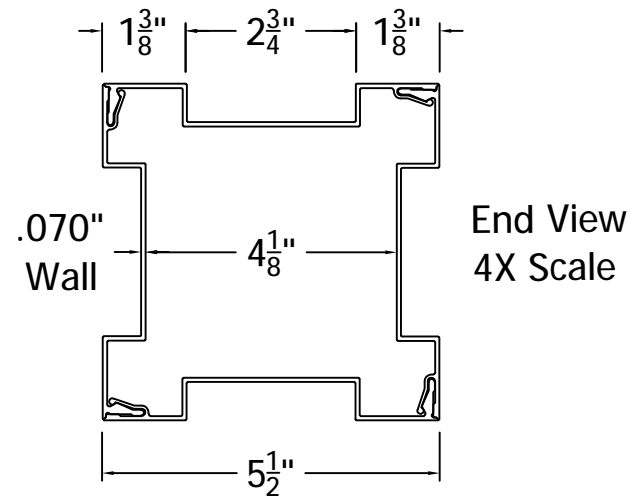

REV.	LOC.	REVISION	DATE

DSI Digger Specialties Inc.
Transforming the Outdoor Living Experience
 3446 US 6 EAST
 Bremen, IN 46506
 diggerspecialties.com

DRAWN BY: EH	STYLE:	Square Recessed Column 6IN	REV.
DATE DRAWN: 11-14-2019	AS SHOWN: 96" T		
SCALE = 1":1"	LOC: Z:\Aluminum\DSI Columns\Sq. Recessed Columns\6 Inch\Updated Standard Drawings		
DRAFT NO.: 20191114-1E			