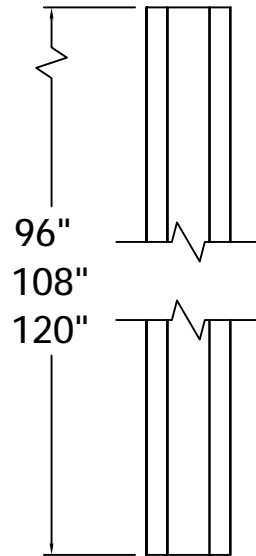

REV.	LOC.	REVISION	DATE

DSI Digger Specialties Inc.
Transforming the Outdoor Living Experience
 3446 US 6 EAST
 Bremen, IN 46506
 diggerspecialties.com

DRAWN BY: EH	STYLE:	Square Recessed Column 6IN	REV.
DATE DRAWN: 11-14-2019	AS SHOWN: 96" T		
SCALE = 1":1"	LOC: Z:\Aluminum\DSI Columns\Sq. Recessed Columns\6 Inch\Updated Standard Drawings		
DRAFT NO.: 20191114-1E			

4

3

2

1

D

C

B

A