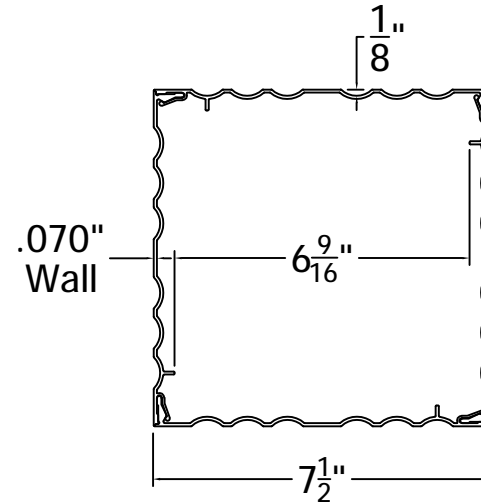

REV.	LOC.	REVISION	DATE

End View
4X Scale

DSI Digger
Specialties
Inc.
Transforming the Outdoor Living Experience
3446 US 6 EAST
Bremen, IN 46506
diggerspecialties.com

DRAWN BY: EH	STYLE:	Square Fluted Column 8IN	REV.
DATE DRAWN: 11-13-2019	AS SHOWN: 96" T		
SCALE = 1":1"	LOC: Z:\Aluminum\DSI Columns\Sq. Fluted Columns\8 Inch\Updated Standard Drawings		
DRAFT NO.: 20191113-1E			