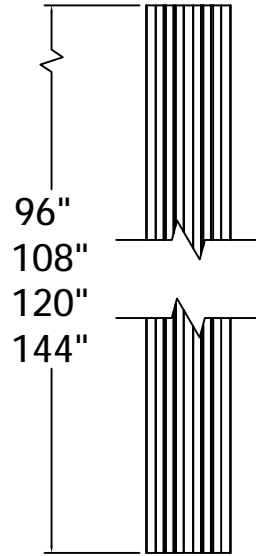

REV.	LOC.	REVISION	DATE

End View
4X Scale

DSI Digger
Specialties
Inc.
Transforming the Outdoor Living Experience
3446 US 6 EAST
Bremen, IN 46506
diggerspecialties.com

DRAWN BY: EH	STYLE:	Square Fluted Column 8IN	REV.
DATE DRAWN: 11-13-2019	AS SHOWN: 96" T		
SCALE = 1":1"	LOC: Z:\Aluminum\DSI Columns\Sq. Fluted Columns\8 Inch\Updated Standard Drawings		
DRAFT NO.: 20191113-1E			

4

3

2

1

D

C

B

A