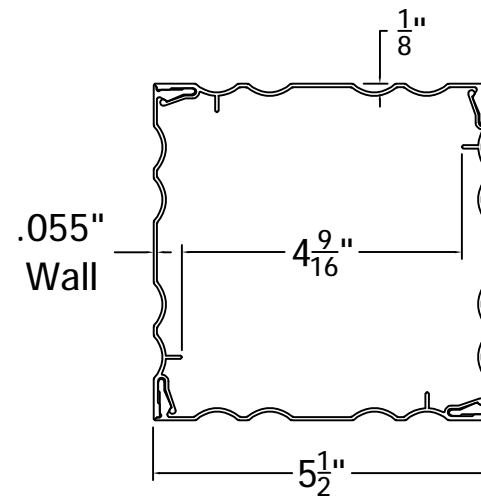

REV.	LOC.	REVISION	DATE

End View
4X Scale

DSI Digger Specialties Inc.
Transforming the Outdoor Living Experience
3446 US 6 EAST
Bremen, IN 46506
diggerspecialties.com

DRAWN BY: EH
DATE DRAWN: 11-13-2019
SCALE = 1":1"
DRAFT NO.: 20191113-1E

STYLE:
Square Fluted Column 6IN
AS SHOWN: 96" T
LOC: Z:\Aluminum\DSI Columns\Sq. Fluted Columns\6 Inch\Updated Standard Drawings

REV.

4

3

2

1

D

C

B

A