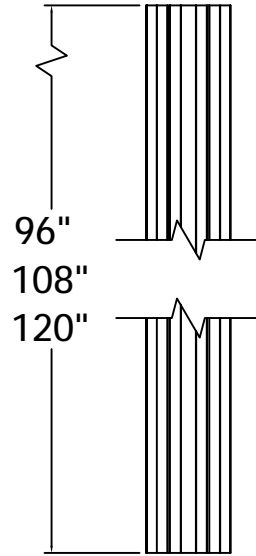

REV.	LOC.	REVISION	DATE

End View
4X Scale

DSI Digger Specialties Inc.
Transforming the Outdoor Living Experience
3446 US 6 EAST
Bremen, IN 46506
diggerspecialties.com

DRAWN BY: EH
DATE DRAWN: 11-13-2019
SCALE = 1":1"
DRAFT NO.: 20191113-1E

STYLE:
Square Fluted Column 6IN
AS SHOWN: 96" T
LOC: Z:\Aluminum\DSI Columns\Sq. Fluted Columns\6 Inch\Updated Standard Drawings

REV.

4

3

2

1

D

C

B

A