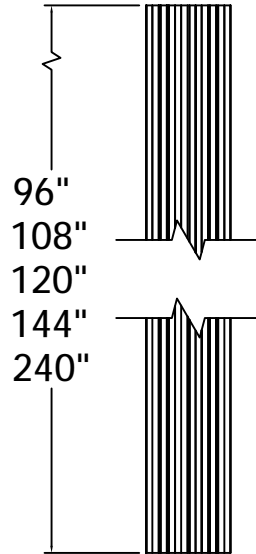

REV.	LOC.	REVISION	DATE

DSI Digger
Specialties
Inc.
Transforming the Outdoor Living Experience
3446 US 6 EAST
Bremen, IN 46506
diggerspecialties.com

DRAWN BY: EH
DATE DRAWN:
11-13-2019
SCALE = 1":1"
DRAFT NO.:
20191113-1E

STYLE:
**Square Fluted
Column 10IN**
AS SHOWN: 96" T
LOC: Z:\Aluminum\DSI
Columns\Sq. Fluted Columns\10
Inch\Updated Standard Drawings
REV.

4

3

2

1

D

C

B

A