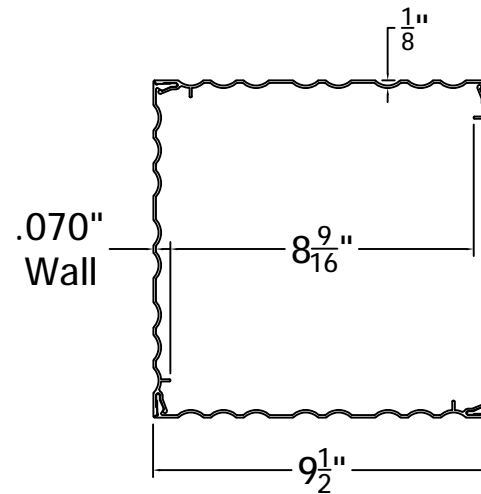

REV.	LOC.	REVISION	DATE

DSI Digger
Specialties
Inc.
Transforming the Outdoor Living Experience
3446 US 6 EAST
Bremen, IN 46506
diggerspecialties.com

DRAWN BY: EH
DATE DRAWN:
11-13-2019
SCALE = 1":1"
DRAFT NO.:
20191113-1E

STYLE:
**Square Fluted
Column 10IN**
AS SHOWN: 96" T
LOC: Z:\Aluminum\DSI
Columns\Sq. Fluted Columns\10
Inch\Updated Standard Drawings
REV.

4

3

2

1

D

C

B

A