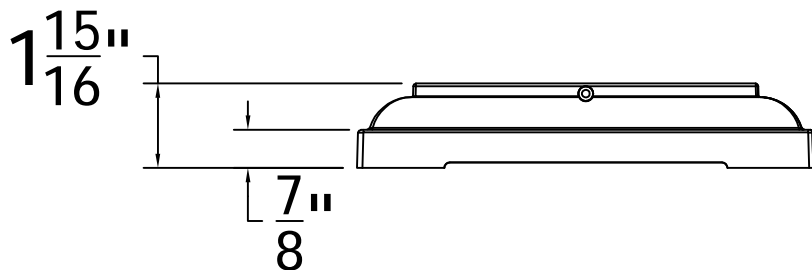

For 8" Square Smooth Columns

REV.	LOC.	REVISION	DATE

Westbury
COLUMNS

DSI Digger Specialties Inc.
Transforming the Outdoor Living Experience
3446 US 6 EAST
Bremen, IN 46506
diggerspecialties.com

DRAWN BY: EH
DATE DRAWN: 11-26-2019
SCALE = 1":1"
DRAFT NO.: 20191126-1E

STYLE: **Square Smooth Split Base 8IN**
AS SHOWN:
LOC: Z:\Aluminum\DSI Columns\Sq. Plain Columns\8 Inch\Updated Standard Drawings
REV.

4

3

2

1

D

C

B