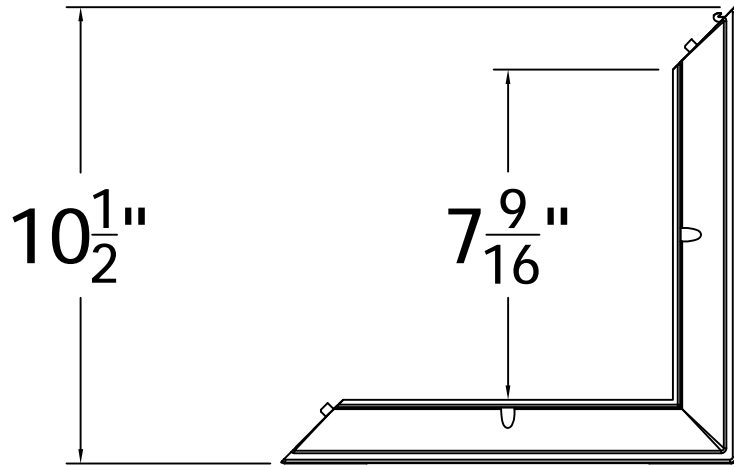

For 8" Square Smooth Columns

REV.	LOC.	REVISION	DATE

Westbury
COLUMNS

DSI Digger Specialties Inc.
Transforming the Outdoor Living Experience
3446 US 6 EAST
Bremen, IN 46506
diggerspecialties.com

DRAWN BY: EH
DATE DRAWN: 11-26-2019
SCALE = 1":1"
DRAFT NO.: 20191126-1E

STYLE: **Square Smooth Split Base 8IN**
AS SHOWN:
LOC: Z:\Aluminum\DSI Columns\Sq. Plain Columns\8 Inch\Updated Standard Drawings
REV.

4

3

2

1

D

C

B

A