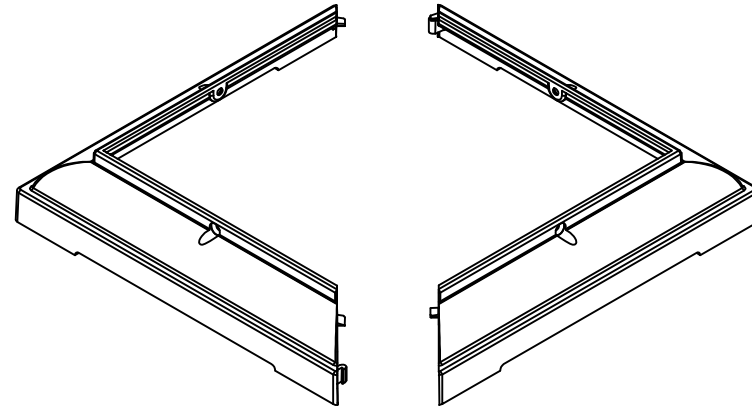

For 8" Square Smooth Columns

REV.	LOC.	REVISION	DATE

Westbury
COLUMNS

DSI Digger Specialties Inc.
Transforming the Outdoor Living Experience
3446 US 6 EAST
Bremen, IN 46506
diggerspecialties.com

DRAWN BY: EH
DATE DRAWN: 11-26-2019
SCALE = 1":1"
DRAFT NO.: 20191126-1E

STYLE: **Square Smooth Split Base 8IN**
AS SHOWN:
LOC: Z:\Aluminum\DSI Columns\Sq. Plain Columns\8 Inch\Updated Standard Drawings
REV.

4

3

2

1

D

C

B