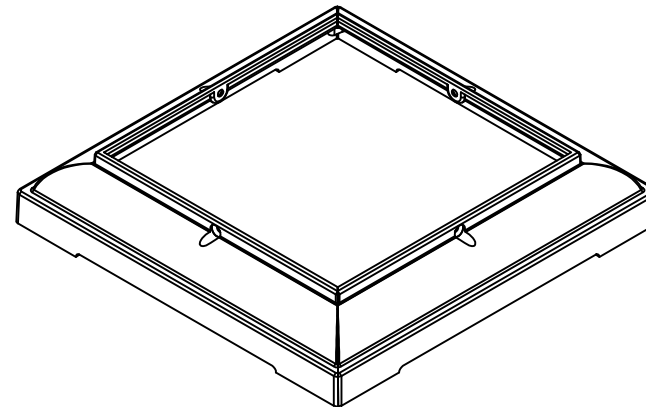

For 8" Square Smooth Columns

REV.	LOC.	REVISION	DATE

Westbury
COLUMNS

DSI Digger Specialties Inc.
Transforming the Outdoor Living Experience
3446 US 6 EAST
Bremen, IN 46506
diggerspecialties.com

DRAWN BY: EH
DATE DRAWN: 11-26-2019
SCALE = 1":1"
DRAFT NO.: 20191126-1E

STYLE: **Square Smooth Split Base 8IN**
AS SHOWN:
LOC: Z:\Aluminum\DSI Columns\Sq. Plain Columns\8 Inch\Updated Standard Drawings
REV.

4

3

2

1

D

C

B

A