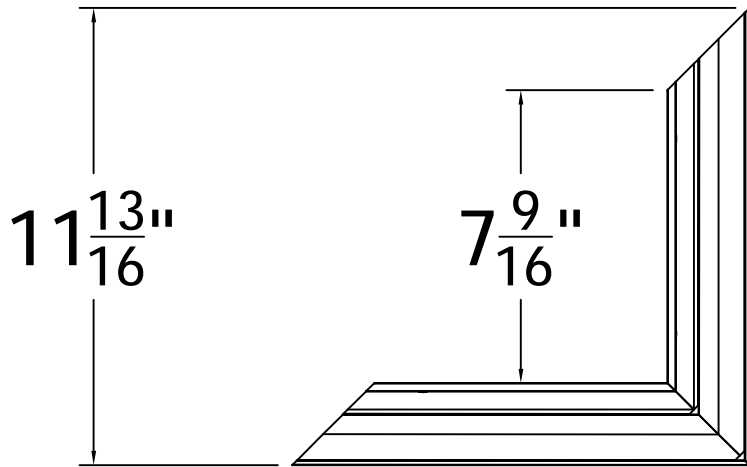

For 8" Square Smooth Columns

REV.	LOC.	REVISION	DATE

DSI Digger Specialties Inc.
Transforming the Outdoor Living Experience
3446 US 6 EAST
Bremen, IN 46506
diggerspecialties.com

DRAWN BY: EH	STYLE: Square Smooth Split Cap 8IN
DATE DRAWN: 11-27-2019	AS SHOWN:
SCALE = 1":1"	LOC: Z:\Aluminum\DSI Columns\Sq. Plain Columns\8 Inch\Updated Standard Drawings
DRAFT NO.: 20191127-1E	REV.