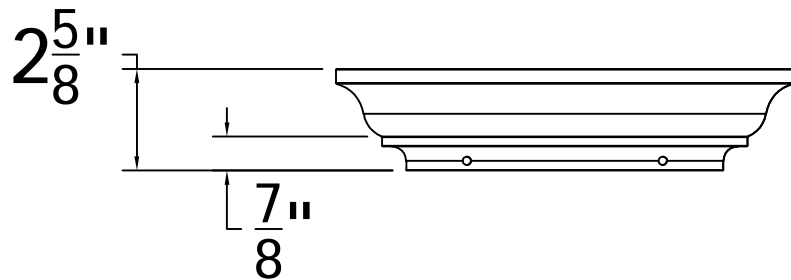

For 8" Square Smooth Columns

REV.	LOC.	REVISION	DATE

DSI Digger Specialties Inc.
Transforming the Outdoor Living Experience
3446 US 6 EAST
Bremen, IN 46506
diggerspecialties.com

DRAWN BY: EH	STYLE: Square Smooth Split Cap 8IN
DATE DRAWN: 11-27-2019	AS SHOWN:
SCALE = 1":1"	LOC: Z:\Aluminum\DSI Columns\Sq. Plain Columns\8 Inch\Updated Standard Drawings
DRAFT NO.: 20191127-1E	REV.