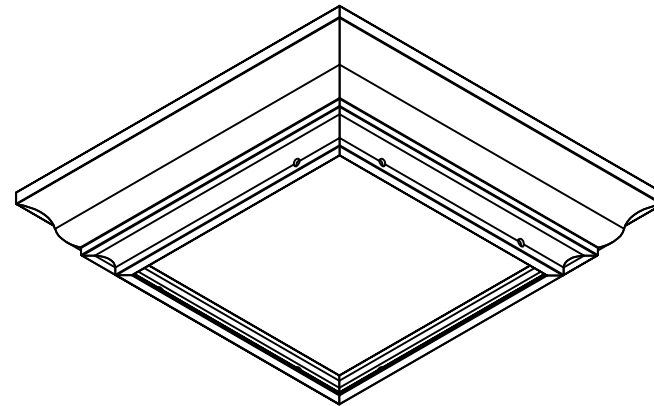

For 8" Square Smooth Columns

REV.	LOC.	REVISION	DATE

DSI Digger Specialties Inc.
Transforming the Outdoor Living Experience
3446 US 6 EAST
Bremen, IN 46506
diggerspecialties.com

DRAWN BY: EH	STYLE: Square Smooth Split Cap 8IN
DATE DRAWN: 11-27-2019	AS SHOWN:
SCALE = 1":1"	LOC: Z:\Aluminum\DSI Columns\Sq. Plain Columns\8 Inch\Updated Standard Drawings
DRAFT NO.: 20191127-1E	REV.