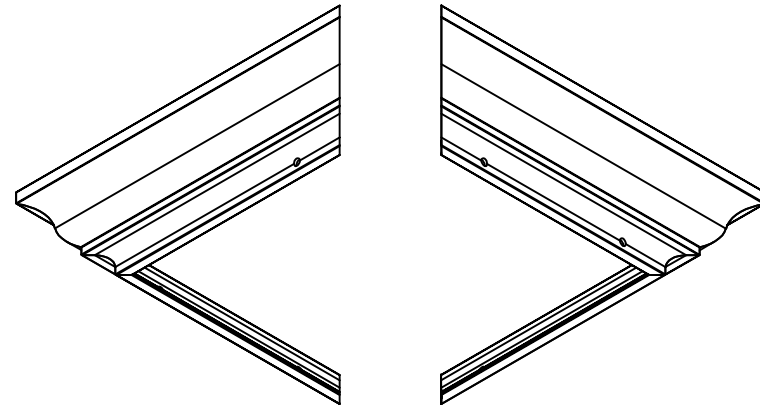

For 8" Square Smooth Columns

REV.	LOC.	REVISION	DATE

DSI Digger Specialties Inc.
Transforming the Outdoor Living Experience
3446 US 6 EAST
Bremen, IN 46506
diggerspecialties.com

DRAWN BY: EH	STYLE: Square Smooth Split Cap 8IN
DATE DRAWN: 11-27-2019	AS SHOWN:
SCALE = 1":1"	LOC: Z:\Aluminum\DSI Columns\Sq. Plain Columns\8 Inch\Updated Standard Drawings
DRAFT NO.: 20191127-1E	REV.