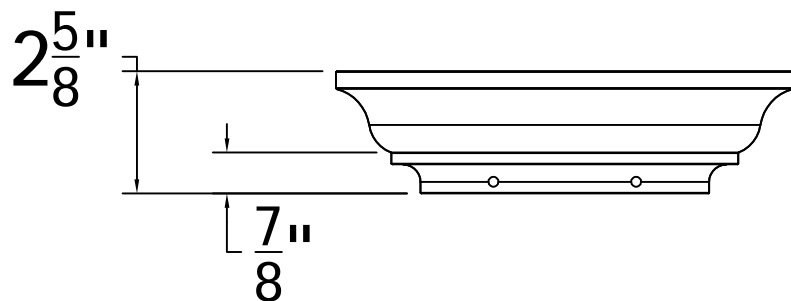

For 6" Square Smooth Columns

REV.	LOC.	REVISION	DATE

DSI Digger Specialties Inc.
Transforming the Outdoor Living Experience
 3446 US 6 EAST
 Bremen, IN 46506
 diggerspecialties.com

DRAWN BY: EH	STYLE: Square Smooth Split Cap 61N	REV.
DATE DRAWN: 11-27-2019	AS SHOWN:	
SCALE = 1":1"	LOC: Z:\Aluminum\DSI Columns\Sq. Plain Columns\6 Inch\Updated Standard Drawings	
DRAFT NO.: 20191127-1E		