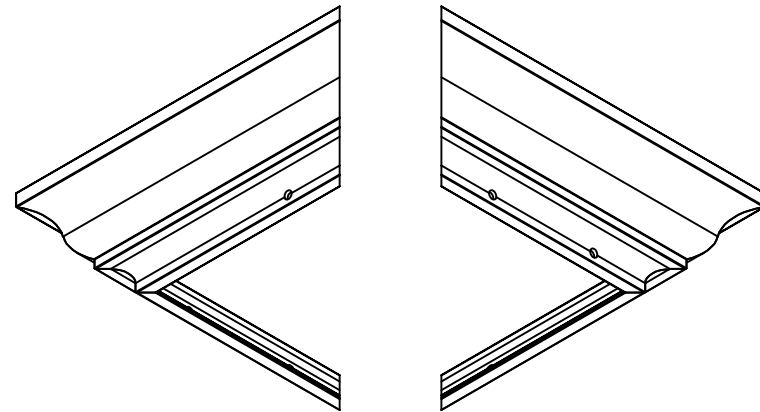

For 6" Square Smooth Columns

REV.	LOC.	REVISION	DATE

DSI Digger Specialties Inc.
Transforming the Outdoor Living Experience
 3446 US 6 EAST
 Bremen, IN 46506
 diggerspecialties.com

DRAWN BY: EH	STYLE: Square Smooth Split Cap 61N	REV.
DATE DRAWN: 11-27-2019	AS SHOWN:	
SCALE = 1":1"	LOC: Z:\Aluminum\DSI Columns\Sq. Plain Columns\6 Inch\Updated Standard Drawings	
DRAFT NO.: 20191127-1E		