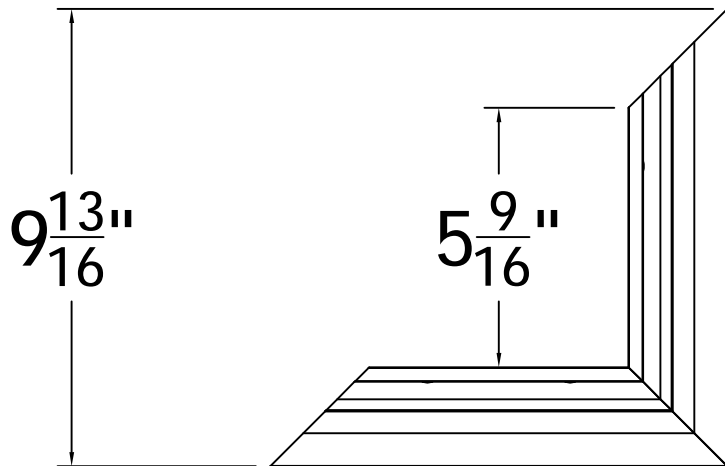

For 6" Square Smooth Columns

REV.	LOC.	REVISION	DATE

DSI Digger Specialties Inc.
Transforming the Outdoor Living Experience
 3446 US 6 EAST
 Bremen, IN 46506
 diggerspecialties.com

DRAWN BY: EH	STYLE: Square Smooth Split Cap 61N	REV.
DATE DRAWN: 11-27-2019	AS SHOWN:	
SCALE = 1":1"	LOC: Z:\Aluminum\DSI Columns\Sq. Plain Columns\6 Inch\Updated Standard Drawings	
DRAFT NO.: 20191127-1E		