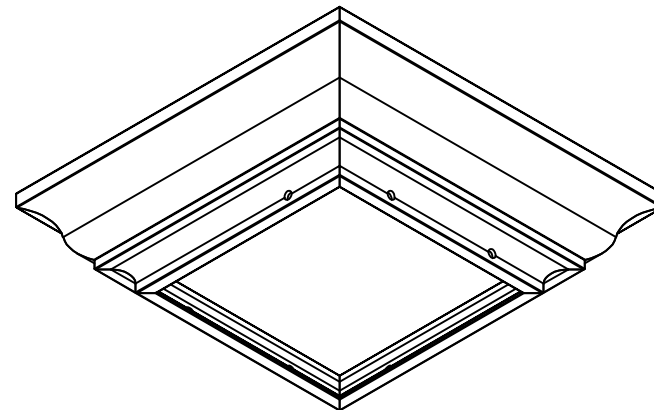

For 6" Square Smooth Columns

REV.	LOC.	REVISION	DATE

DSI Digger Specialties Inc.
Transforming the Outdoor Living Experience
 3446 US 6 EAST
 Bremen, IN 46506
 diggerspecialties.com

DRAWN BY: EH	STYLE: Square Smooth Split Cap 61N	REV.
DATE DRAWN: 11-27-2019	AS SHOWN:	
SCALE = 1":1"	LOC: Z:\Aluminum\DSI Columns\Sq. Plain Columns\6 Inch\Updated Standard Drawings	
DRAFT NO.: 20191127-1E		