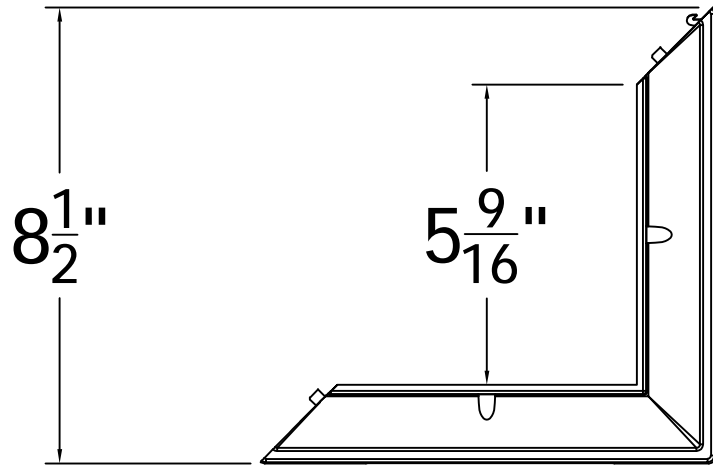

# For 6" Square Smooth Columns

REV.	LOC.	REVISION	DATE

**DSI** Digger Specialties Inc.  
*Transforming the Outdoor Living Experience*  
 3446 US 6 EAST  
 Bremen, IN 46506  
 diggerspecialties.com

DRAWN BY: EH	STYLE: <b>Square Smooth Split Base 6IN</b>
DATE DRAWN: 11-26-2019	AS SHOWN:
SCALE = 1":1"	LOC: Z:\Aluminum\DSI Columns\Sq. Plain Columns\6 Inch\Updated Standard Drawings
DRAFT NO.: 20191126-1E	REV.