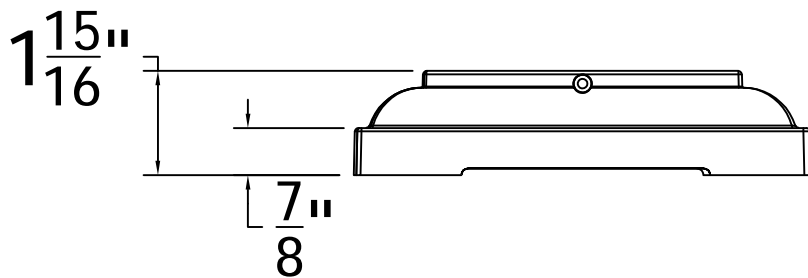

# For 6" Square Smooth Columns

REV.	LOC.	REVISION	DATE

**DSI** Digger Specialties Inc.  
*Transforming the Outdoor Living Experience*  
 3446 US 6 EAST  
 Bremen, IN 46506  
 diggerspecialties.com

DRAWN BY: EH	STYLE: <b>Square Smooth Split Base 6IN</b>
DATE DRAWN: 11-26-2019	AS SHOWN:
SCALE = 1":1"	LOC: Z:\Aluminum\DSI Columns\Sq. Plain Columns\6 Inch\Updated Standard Drawings
DRAFT NO.: 20191126-1E	REV.