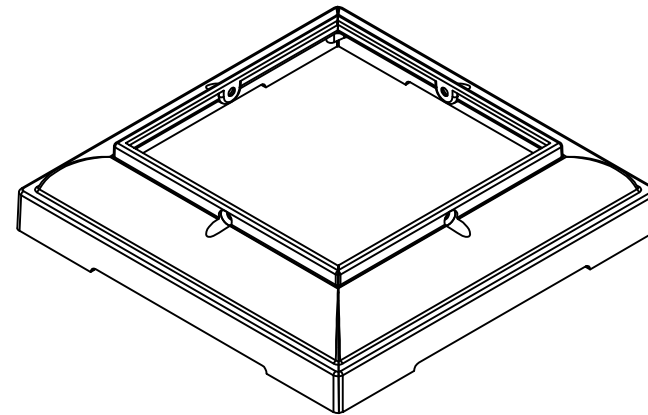

# For 6" Square Smooth Columns

REV.	LOC.	REVISION	DATE

**DSI** Digger Specialties Inc.  
*Transforming the Outdoor Living Experience*  
 3446 US 6 EAST  
 Bremen, IN 46506  
 diggerspecialties.com

DRAWN BY: EH	STYLE: <b>Square Smooth Split Base 6IN</b>
DATE DRAWN: 11-26-2019	AS SHOWN:
SCALE = 1":1"	LOC: Z:\Aluminum\DSI Columns\Sq. Plain Columns\6 Inch\Updated Standard Drawings
DRAFT NO.: 20191126-1E	REV.