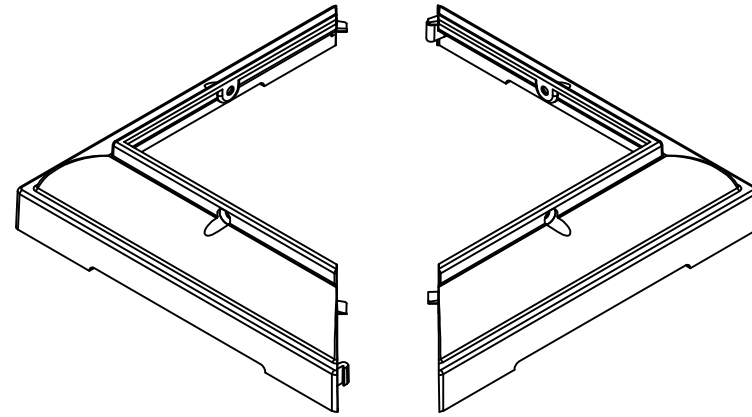

# For 6" Square Smooth Columns

REV.	LOC.	REVISION	DATE

**DSI** Digger Specialties Inc.  
*Transforming the Outdoor Living Experience*  
 3446 US 6 EAST  
 Bremen, IN 46506  
 diggerspecialties.com

DRAWN BY: EH	STYLE: <b>Square Smooth Split Base 6IN</b>
DATE DRAWN: 11-26-2019	AS SHOWN:
SCALE = 1":1"	LOC: Z:\Aluminum\DSI Columns\Sq. Plain Columns\6 Inch\Updated Standard Drawings
DRAFT NO.: 20191126-1E	REV.