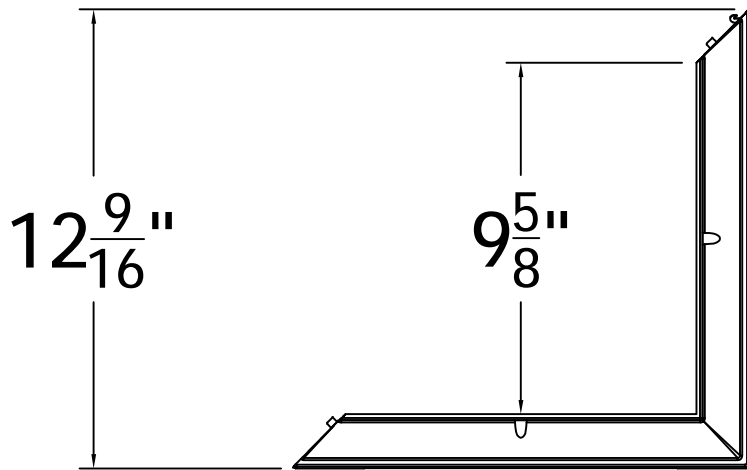

# For 10" Square Smooth Columns

REV.	LOC.	REVISION	DATE

**DSI** Digger Specialties Inc.  
 Transforming the Outdoor Living Experience  
 3446 US 6 EAST  
 Bremen, IN 46506  
 diggerspecialties.com

DRAWN BY: EH	STYLE: Square Smooth Split Base 10IN
DATE DRAWN: 11-26-2019	AS SHOWN:
SCALE = 1":1"	LOC: Z:\Aluminum\DSI Columns\Sq. Plain Columns\10 Inch\Updated Standard Drawings
DRAFT NO.: 20191126-1E	REV.