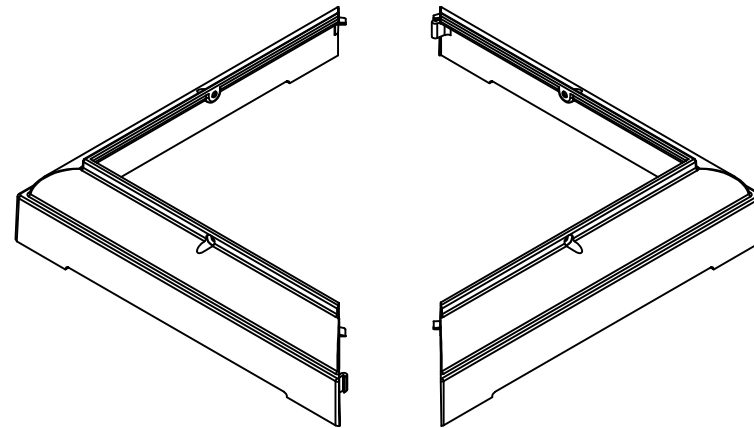

# For 10" Square Smooth Columns

REV.	LOC.	REVISION	DATE

**DSI** Digger Specialties Inc.  
 Transforming the Outdoor Living Experience  
 3446 US 6 EAST  
 Bremen, IN 46506  
 diggerspecialties.com

DRAWN BY: EH	STYLE: Square Smooth Split Base 10IN
DATE DRAWN: 11-26-2019	AS SHOWN:
SCALE = 1":1"	LOC: Z:\Aluminum\DSI Columns\Sq. Plain Columns\10 Inch\Updated Standard Drawings
DRAFT NO.: 20191126-1E	REV.