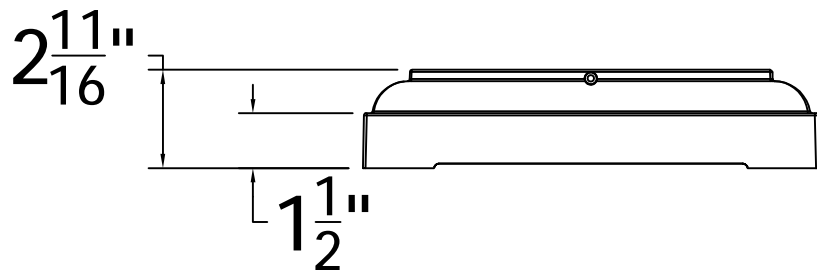

# For 10" Square Smooth Columns

REV.	LOC.	REVISION	DATE

**DSI** Digger Specialties Inc.  
 Transforming the Outdoor Living Experience  
 3446 US 6 EAST  
 Bremen, IN 46506  
 diggerspecialties.com

DRAWN BY: EH	STYLE: Square Smooth Split Base 10IN
DATE DRAWN: 11-26-2019	AS SHOWN:
SCALE = 1":1"	LOC: Z:\Aluminum\DSI Columns\Sq. Plain Columns\10 Inch\Updated Standard Drawings
DRAFT NO.: 20191126-1E	REV.