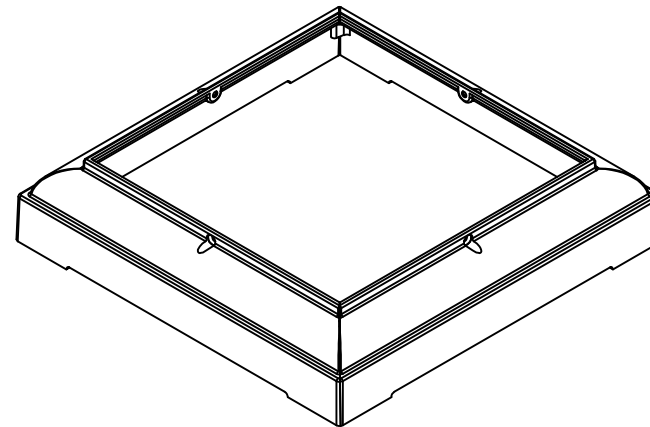

# For 10" Square Smooth Columns

REV.	LOC.	REVISION	DATE

**DSI** Digger Specialties Inc.  
 Transforming the Outdoor Living Experience  
 3446 US 6 EAST  
 Bremen, IN 46506  
 diggerspecialties.com

DRAWN BY: EH	STYLE: Square Smooth Split Base 10IN
DATE DRAWN: 11-26-2019	AS SHOWN:
SCALE = 1":1"	LOC: Z:\Aluminum\DSI Columns\Sq. Plain Columns\10 Inch\Updated Standard Drawings
DRAFT NO.: 20191126-1E	REV.