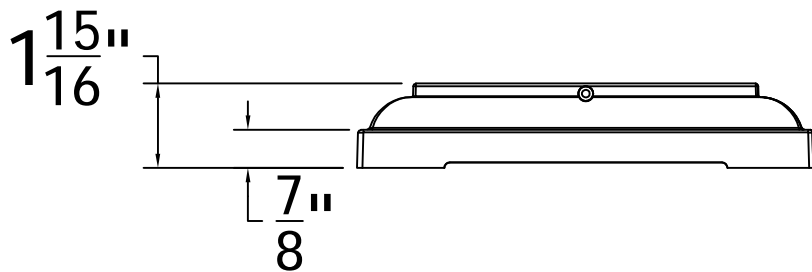

# For 8" Square Recessed Columns

REV.	LOC.	REVISION	DATE

**DSI** Digger Specialties Inc.  
Transforming the Outdoor Living Experience  
3446 US 6 EAST  
Bremen, IN 46506  
diggerspecialties.com

DRAWN BY: EH	STYLE: Square Recessed Split Cap And Base 8IN
DATE DRAWN: 02-05-2020	AS SHOWN:
SCALE = 1":1"	LOC: Z:\Aluminum\DSI Columns\Sq. Recessed Columns\8 Inch\Updated Standard Drawings
DRAFT NO.: 20200205-1E	REV.