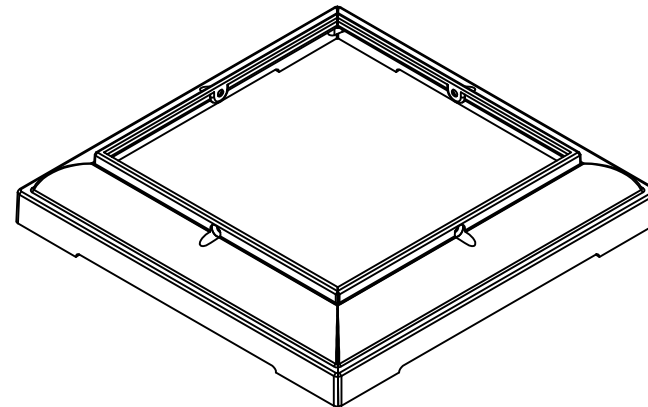

# For 8" Square Recessed Columns

REV.	LOC.	REVISION	DATE

**DSI** Digger Specialties Inc.  
Transforming the Outdoor Living Experience  
3446 US 6 EAST  
Bremen, IN 46506  
diggerspecialties.com

DRAWN BY: EH	STYLE: Square Recessed Split Cap And Base 8IN
DATE DRAWN: 02-05-2020	AS SHOWN:
SCALE = 1":1"	LOC: Z:\Aluminum\DSI Columns\Sq. Recessed Columns\8 Inch\Updated Standard Drawings
DRAFT NO.: 20200205-1E	REV.