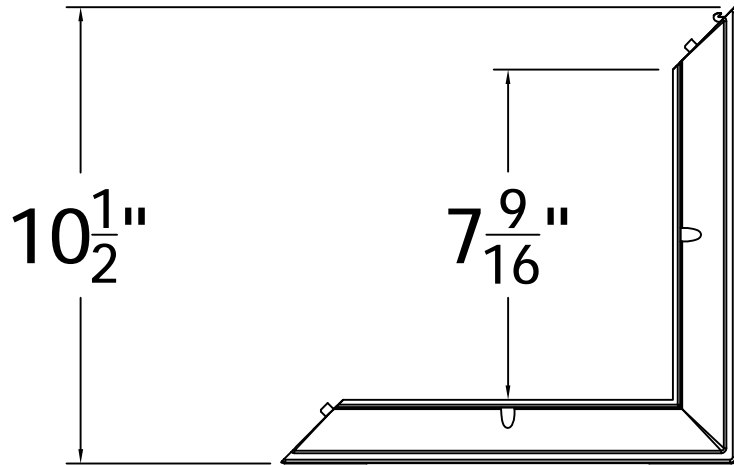

# For 8" Square Recessed Columns

REV.	LOC.	REVISION	DATE

**DSI** Digger Specialties Inc.  
Transforming the Outdoor Living Experience  
3446 US 6 EAST  
Bremen, IN 46506  
diggerspecialties.com

DRAWN BY: EH	STYLE: Square Recessed Split Cap And Base 8IN
DATE DRAWN: 02-05-2020	AS SHOWN:
SCALE = 1":1"	LOC: Z:\Aluminum\DSI Columns\Sq. Recessed Columns\8 Inch\Updated Standard Drawings
DRAFT NO.: 20200205-1E	REV.