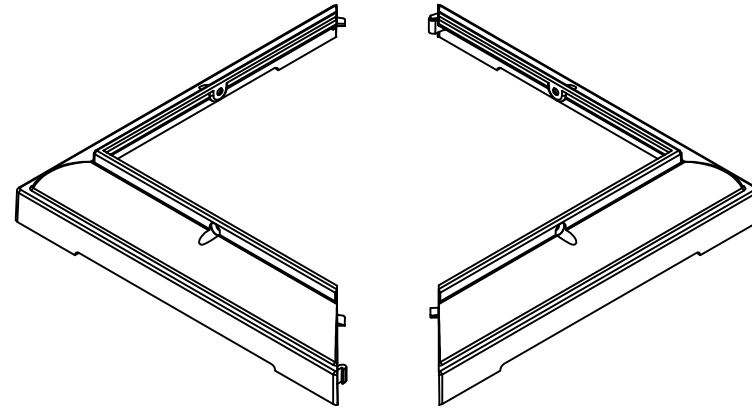

# For 8" Square Recessed Columns

REV.	LOC.	REVISION	DATE

**DSI** Digger Specialties Inc.  
Transforming the Outdoor Living Experience  
3446 US 6 EAST  
Bremen, IN 46506  
diggerspecialties.com

DRAWN BY: EH	STYLE: Square Recessed Split Cap And Base 8IN
DATE DRAWN: 02-05-2020	AS SHOWN:
SCALE = 1":1"	LOC: Z:\Aluminum\DSI Columns\Sq. Recessed Columns\8 Inch\Updated Standard Drawings
DRAFT NO.: 20200205-1E	REV.