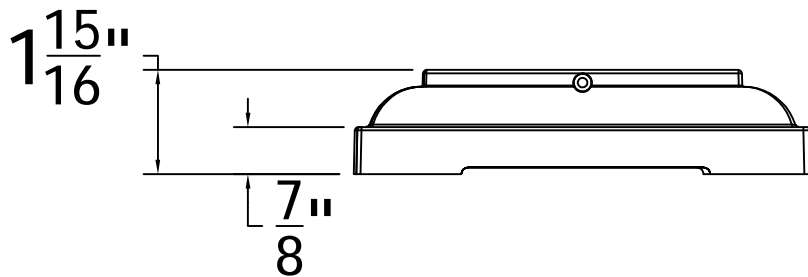

For 6" Square Recessed Columns

| REV. | LOC. | REVISION | DATE |
|------|------|----------|------|
| | | | |
| | | | |
| | | | |
| | | | |

DSI Digger Specialties Inc.
Transforming the Outdoor Living Experience
 3446 US 6 EAST
 Bremen, IN 46506
 diggerspecialties.com

| | |
|------------------------|--|
| DRAWN BY: EH | STYLE: Square Recessed Split Cap And Base 6IN |
| DATE DRAWN: 02-05-2020 | AS SHOWN: |
| SCALE = 1":1" | LOC: Z:\Aluminum\DSI Columns\Sq. Recessed Columns\6 Inch\Updated Standard Drawings |
| DRAFT NO.: 20200205-1E | REV. |