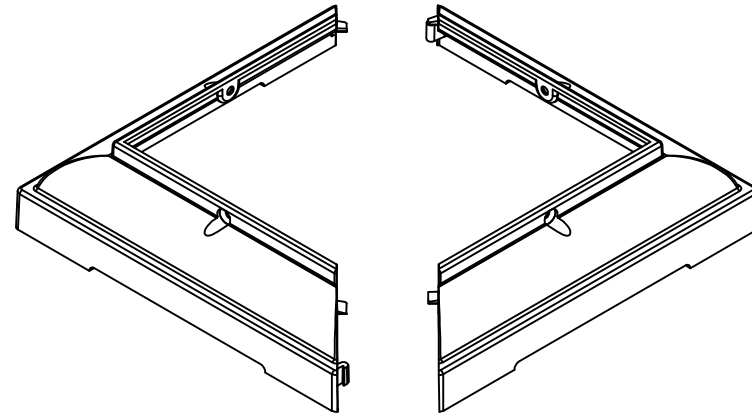

For 6" Square Recessed Columns

REV.	LOC.	REVISION	DATE

DSI Digger Specialties Inc.
Transforming the Outdoor Living Experience
3446 US 6 EAST
Bremen, IN 46506
diggerspecialties.com

DRAWN BY: EH	STYLE: Square Recessed Split Cap And Base 6IN
DATE DRAWN: 02-05-2020	AS SHOWN:
SCALE = 1":1"	LOC: Z:\Aluminum\DSI Columns\Sq. Recessed Columns\6 Inch\Updated Standard Drawings
DRAFT NO.: 20200205-1E	REV.

4

3

2

1

D

C

B

A