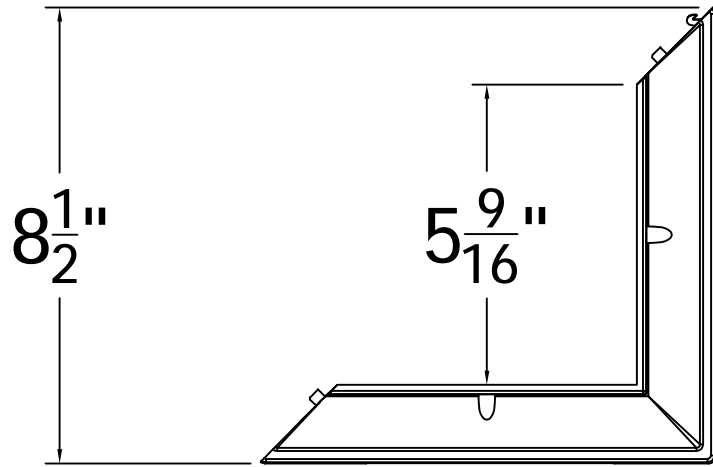

For 6" Square Recessed Columns

REV.	LOC.	REVISION	DATE

DSI Digger Specialties Inc.
Transforming the Outdoor Living Experience
3446 US 6 EAST
Bremen, IN 46506
diggerspecialties.com

DRAWN BY: EH	STYLE: Square Recessed Split Cap And Base 6IN
DATE DRAWN: 02-05-2020	AS SHOWN:
SCALE = 1":1"	LOC: Z:\Aluminum\DSI Columns\Sq. Recessed Columns\6 Inch\Updated Standard Drawings
DRAFT NO.: 20200205-1E	REV.

4

3

2

1

D

C

B

A