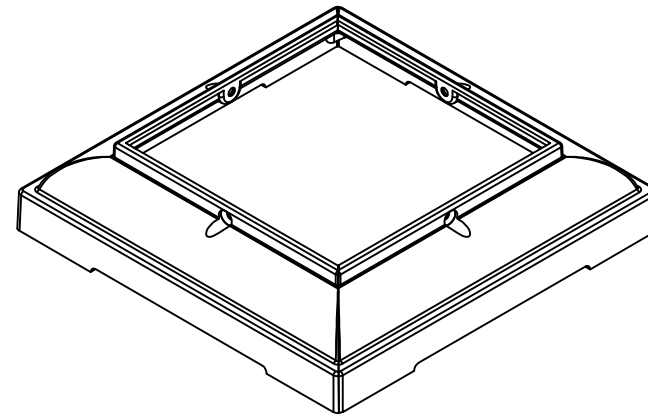

For 6" Square Recessed Columns

REV.	LOC.	REVISION	DATE

DSI Digger Specialties Inc.
Transforming the Outdoor Living Experience
3446 US 6 EAST
Bremen, IN 46506
diggerspecialties.com

DRAWN BY: EH	STYLE: Square Recessed Split Cap And Base 6IN
DATE DRAWN: 02-05-2020	AS SHOWN:
SCALE = 1":1"	LOC: Z:\Aluminum\DSI Columns\Sq. Recessed Columns\6 Inch\Updated Standard Drawings
DRAFT NO.: 20200205-1E	REV.

4

3

2

1

D

C

B

A