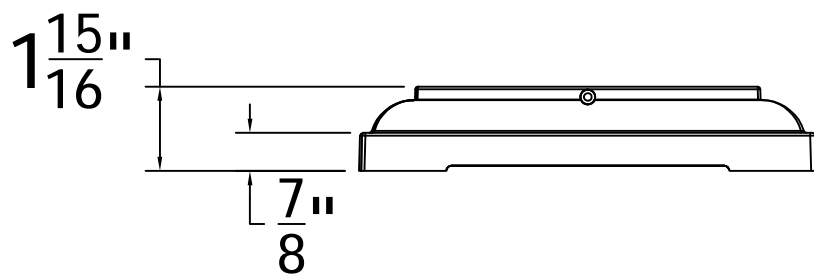

For 8" Square Fluted Columns

REV.	LOC.	REVISION	DATE

DSI Digger Specialties Inc.
Transforming the Outdoor Living Experience
 3446 US 6 EAST
 Bremen, IN 46506
 diggerspecialties.com

DRAWN BY: EH	STYLE: Square Fluted Split Cap And Base 8IN
DATE DRAWN: 11-26-2019	AS SHOWN:
SCALE = 1":1"	LOC: Z:\Aluminum\DSI Columns\Sq. Fluted Columns\8 Inch\Updated Standard Drawings
DRAFT NO.: 20191126-1E	REV.