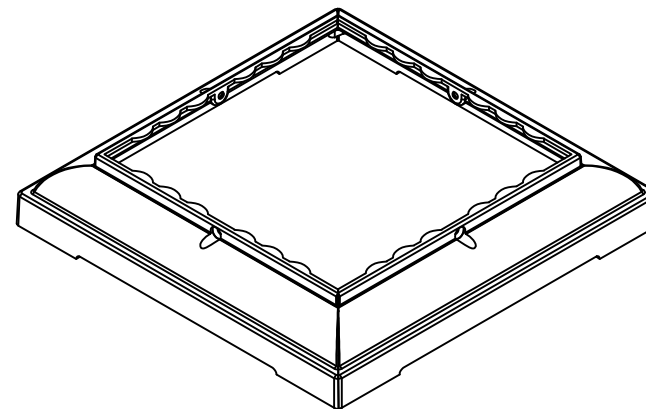

For 8" Square Fluted Columns

REV.	LOC.	REVISION	DATE

DSI Digger Specialties Inc.
Transforming the Outdoor Living Experience
 3446 US 6 EAST
 Bremen, IN 46506
 diggerspecialties.com

DRAWN BY: EH	STYLE: Square Fluted Split Cap And Base 8IN
DATE DRAWN: 11-26-2019	AS SHOWN:
SCALE = 1":1"	LOC: Z:\Aluminum\DSI Columns\Sq. Fluted Columns\8 Inch\Updated Standard Drawings
DRAFT NO.: 20191126-1E	REV.