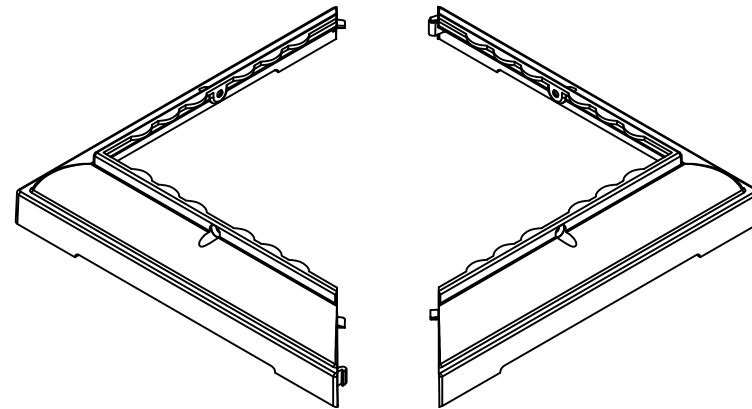

For 8" Square Fluted Columns

REV.	LOC.	REVISION	DATE

DSI Digger Specialties Inc.
Transforming the Outdoor Living Experience
 3446 US 6 EAST
 Bremen, IN 46506
 diggerspecialties.com

DRAWN BY: EH	STYLE: Square Fluted Split Cap And Base 8IN
DATE DRAWN: 11-26-2019	AS SHOWN:
SCALE = 1":1"	LOC: Z:\Aluminum\DSI Columns\Sq. Fluted Columns\8 Inch\Updated Standard Drawings
DRAFT NO.: 20191126-1E	REV.