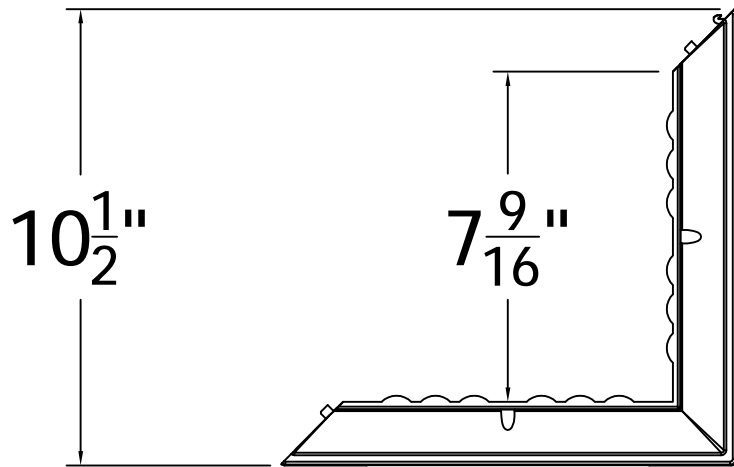

For 8" Square Fluted Columns

REV.	LOC.	REVISION	DATE

DSI Digger Specialties Inc.
Transforming the Outdoor Living Experience
 3446 US 6 EAST
 Bremen, IN 46506
 diggerspecialties.com

DRAWN BY: EH	STYLE: Square Fluted Split Cap And Base 8IN
DATE DRAWN: 11-26-2019	AS SHOWN:
SCALE = 1":1"	LOC: Z:\Aluminum\DSI Columns\Sq. Fluted Columns\8 Inch\Updated Standard Drawings
DRAFT NO.: 20191126-1E	REV.