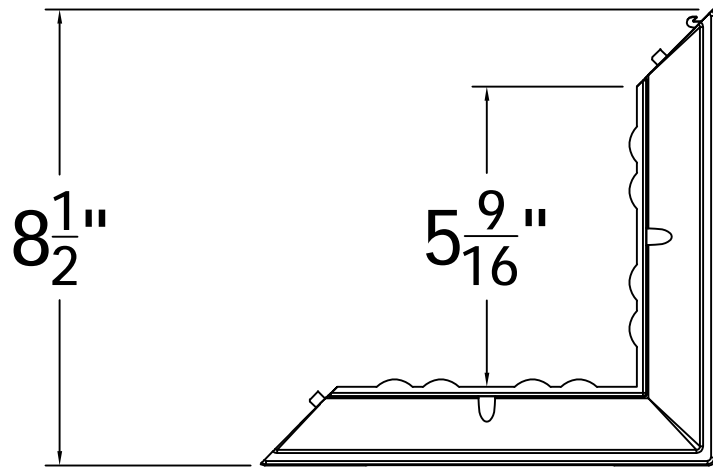

For 6" Square Fluted Columns

REV.	LOC.	REVISION	DATE

DSI Digger Specialties Inc.
Transforming the Outdoor Living Experience
3446 US 6 EAST
Bremen, IN 46506
diggerspecialties.com

DRAWN BY: EH	STYLE: Square Fluted Split Cap And Base 6IN
DATE DRAWN: 11-26-2019	AS SHOWN:
SCALE = 1":1"	LOC: Z:\Aluminum\DSI Columns\Sq. Fluted Columns\6 Inch\Updated Standard Drawings
DRAFT NO.: 20191126-1E	REV.