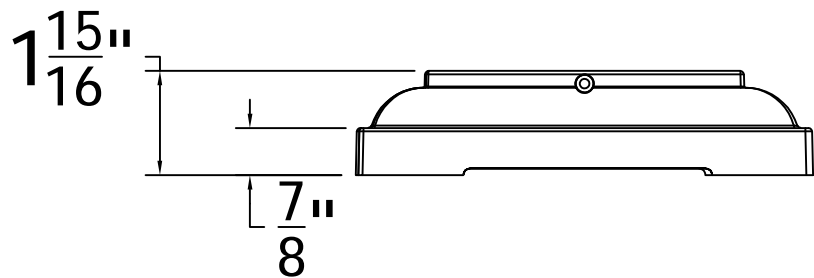

For 6" Square Fluted Columns

REV.	LOC.	REVISION	DATE

DSI Digger Specialties Inc.
Transforming the Outdoor Living Experience
3446 US 6 EAST
Bremen, IN 46506
diggerspecialties.com

DRAWN BY: EH	STYLE: Square Fluted Split Cap And Base 6IN
DATE DRAWN: 11-26-2019	AS SHOWN:
SCALE = 1":1"	LOC: Z:\Aluminum\DSI Columns\Sq. Fluted Columns\6 Inch\Updated Standard Drawings
DRAFT NO.: 20191126-1E	REV.