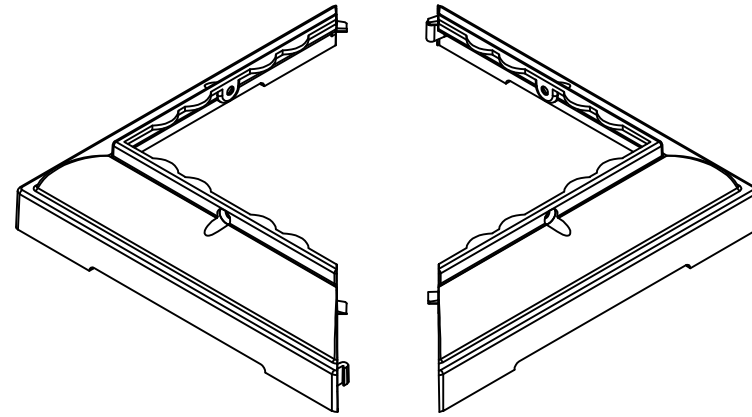

For 6" Square Fluted Columns

REV.	LOC.	REVISION	DATE

DSI Digger Specialties Inc.
Transforming the Outdoor Living Experience
3446 US 6 EAST
Bremen, IN 46506
diggerspecialties.com

DRAWN BY: EH	STYLE: Square Fluted Split Cap And Base 6IN
DATE DRAWN: 11-26-2019	AS SHOWN:
SCALE = 1":1"	LOC: Z:\Aluminum\DSI Columns\Sq. Fluted Columns\6 Inch\Updated Standard Drawings
DRAFT NO.: 20191126-1E	REV.