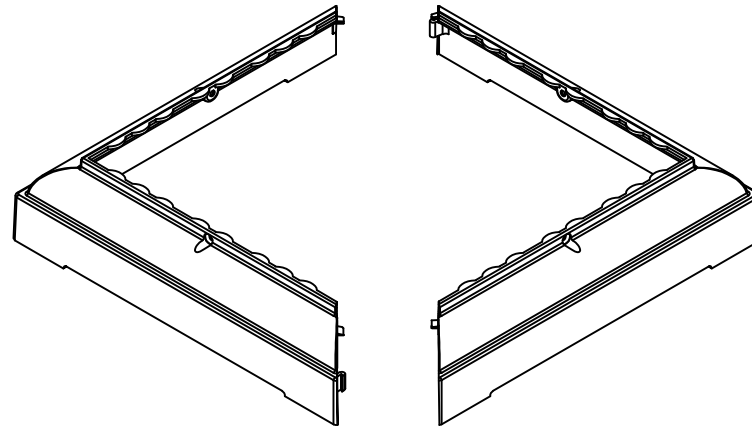

For 10" Square Fluted Columns

REV.	LOC.	REVISION	DATE

DSI Digger Specialties Inc.
transforming the Outdoor Living Experience
 3446 US 6 EAST
 Bremen, IN 46506
 diggerspecialties.com

DRAWN BY: EH	STYLE:	Square Fluted Split Cap And Base 10IN	REV.
DATE DRAWN: 11-26-2019	AS SHOWN:		
SCALE = 1":1"	LOC: Z:\Aluminum\DSI Columns\Sq. Fluted Columns\10 Inch\Updated Standard Drawings		
DRAFT NO.: 20191126-1E			