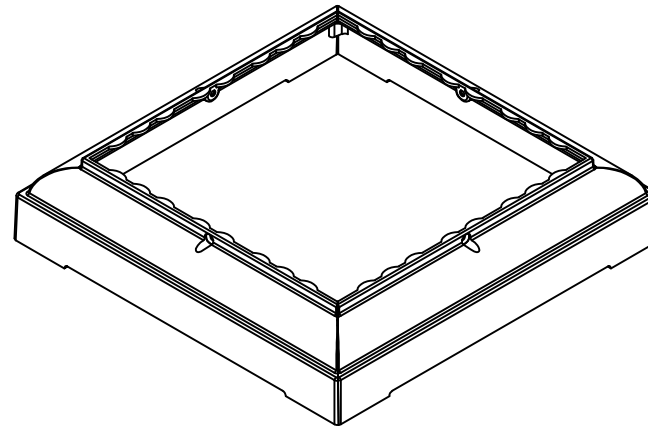

For 10" Square Fluted Columns

REV.	LOC.	REVISION	DATE

DSI Digger Specialties Inc.
transforming the Outdoor Living Experience
 3446 US 6 EAST
 Bremen, IN 46506
 diggerspecialties.com

DRAWN BY: EH	STYLE:	Square Fluted Split Cap And Base 10IN	REV.
DATE DRAWN: 11-26-2019	AS SHOWN:		
SCALE = 1":1"	LOC: Z:\Aluminum\DSI Columns\Sq. Fluted Columns\10 Inch\Updated Standard Drawings		
DRAFT NO.: 20191126-1E			