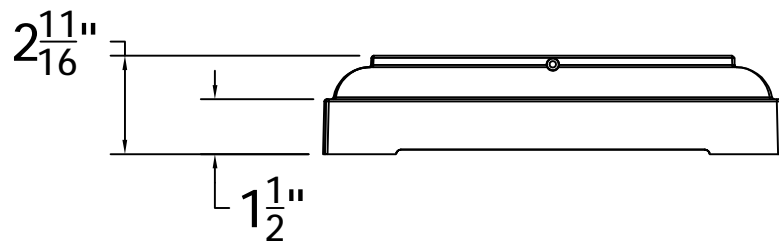

For 10" Square Fluted Columns

REV.	LOC.	REVISION	DATE

DSI Digger Specialties Inc.
transforming the Outdoor Living Experience
 3446 US 6 EAST
 Bremen, IN 46506
 diggerspecialties.com

DRAWN BY: EH	STYLE:	Square Fluted Split Cap And Base 10IN	REV.
DATE DRAWN: 11-26-2019	AS SHOWN:		
SCALE = 1":1"	LOC: Z:\Aluminum\DSI Columns\Sq. Fluted Columns\10 Inch\Updated Standard Drawings		
DRAFT NO.: 20191126-1E			