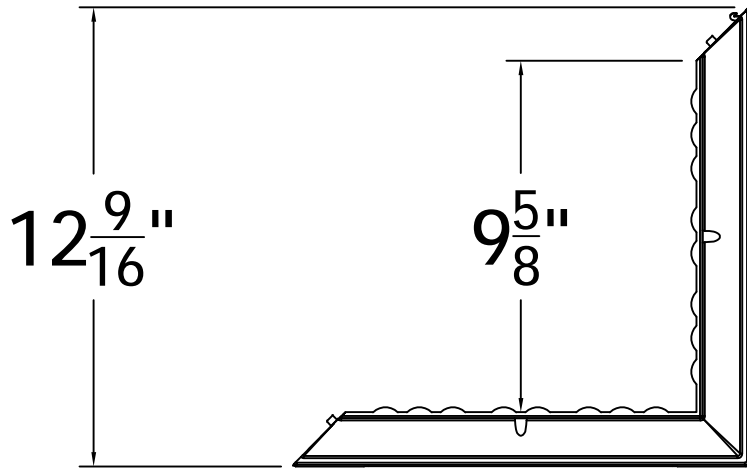

For 10" Square Fluted Columns

REV.	LOC.	REVISION	DATE

DSI Digger Specialties Inc.
transforming the Outdoor Living Experience
 3446 US 6 EAST
 Bremen, IN 46506
 diggerspecialties.com

DRAWN BY: EH	STYLE:	Square Fluted Split Cap And Base 10IN	REV.
DATE DRAWN: 11-26-2019	AS SHOWN:		
SCALE = 1":1"	LOC: Z:\Aluminum\DSI Columns\Sq. Fluted Columns\10 Inch\Updated Standard Drawings		
DRAFT NO.: 20191126-1E			