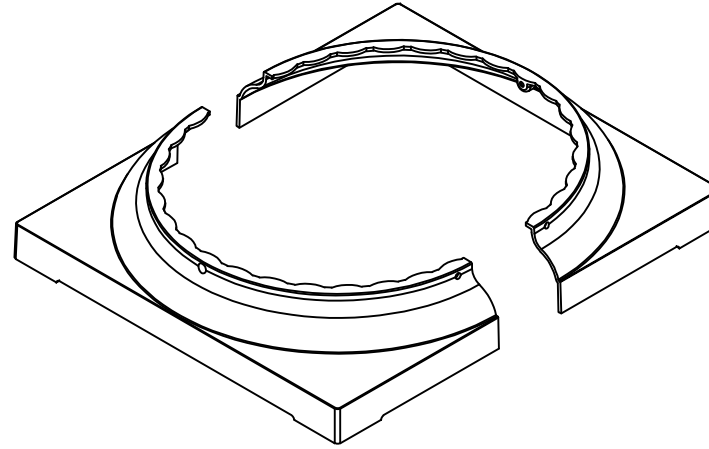

For 12" Round Fluted Columns

REV.	LOC.	REVISION	DATE

DSI Digger Specialties Inc.
Transforming the Outdoor Living Experience
 3446 US 6 EAST
 Bremen, IN 46506
 diggerspecialties.com

DRAWN BY: EH	STYLE:	Round Fluted Split Cap And Base 12IN
DATE DRAWN: 11-19-2019	AS SHOWN:	
SCALE = 1":1"	LOC: Z:\Aluminum\DSI Columns\Rnd Fluted Columns\12 Inch\Updated Standard Drawings	REV.
DRAFT NO.: 20191119-1E		