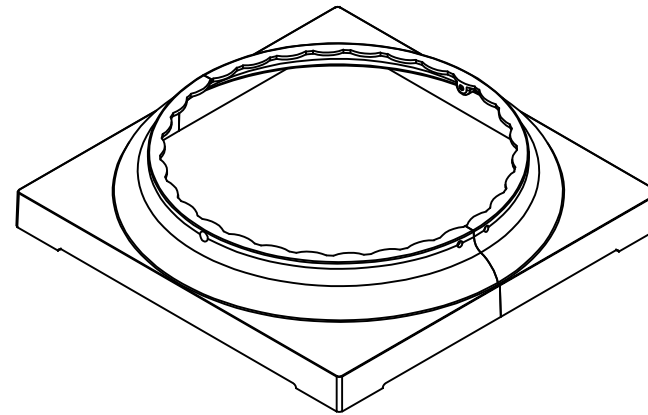

For 12" Round Fluted Columns

REV.	LOC.	REVISION	DATE

DSI Digger Specialties Inc.
Transforming the Outdoor Living Experience
 3446 US 6 EAST
 Bremen, IN 46506
 diggerspecialties.com

DRAWN BY: EH	STYLE:	Round Fluted Split Cap And Base 12IN
DATE DRAWN: 11-19-2019	AS SHOWN:	
SCALE = 1":1"	LOC: Z:\Aluminum\DSI Columns\Rnd Fluted Columns\12 Inch\Updated Standard Drawings	REV.
DRAFT NO.: 20191119-1E		