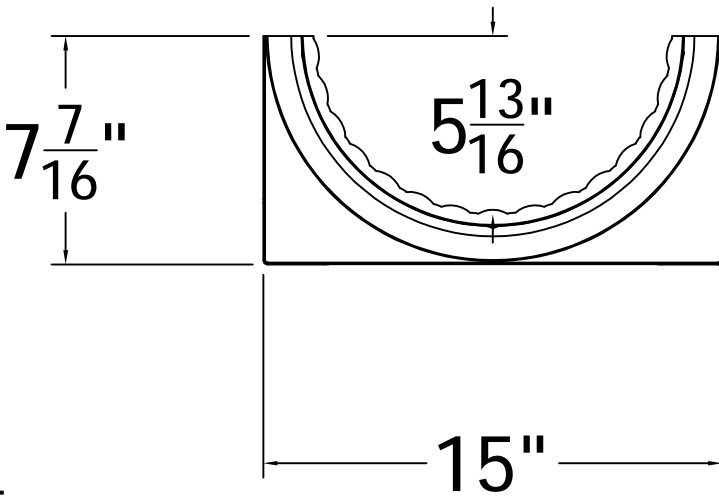

For 12" Round Fluted Columns

REV.	LOC.	REVISION	DATE

DSI Digger Specialties Inc.
Transforming the Outdoor Living Experience
 3446 US 6 EAST
 Bremen, IN 46506
 diggerspecialties.com

DRAWN BY: EH	STYLE:	Round Fluted Split Cap And Base 12IN
DATE DRAWN: 11-19-2019	AS SHOWN:	
SCALE = 1":1"	LOC: Z:\Aluminum\DSI Columns\Rnd Fluted Columns\12 Inch\Updated Standard Drawings	REV.
DRAFT NO.: 20191119-1E		