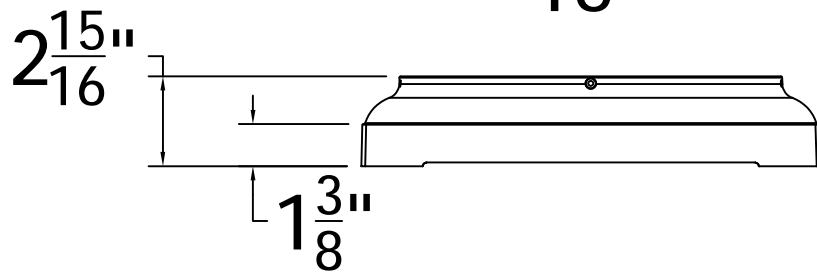

For 12" Round Fluted Columns

REV.	LOC.	REVISION	DATE

DSI Digger Specialties Inc.
Transforming the Outdoor Living Experience
 3446 US 6 EAST
 Bremen, IN 46506
 diggerspecialties.com

DRAWN BY: EH	STYLE:	Round Fluted Split Cap And Base 12IN
DATE DRAWN: 11-19-2019	AS SHOWN:	
SCALE = 1":1"	LOC: Z:\Aluminum\DSI Columns\Rnd Fluted Columns\12 Inch\Updated Standard Drawings	REV.
DRAFT NO.: 20191119-1E		