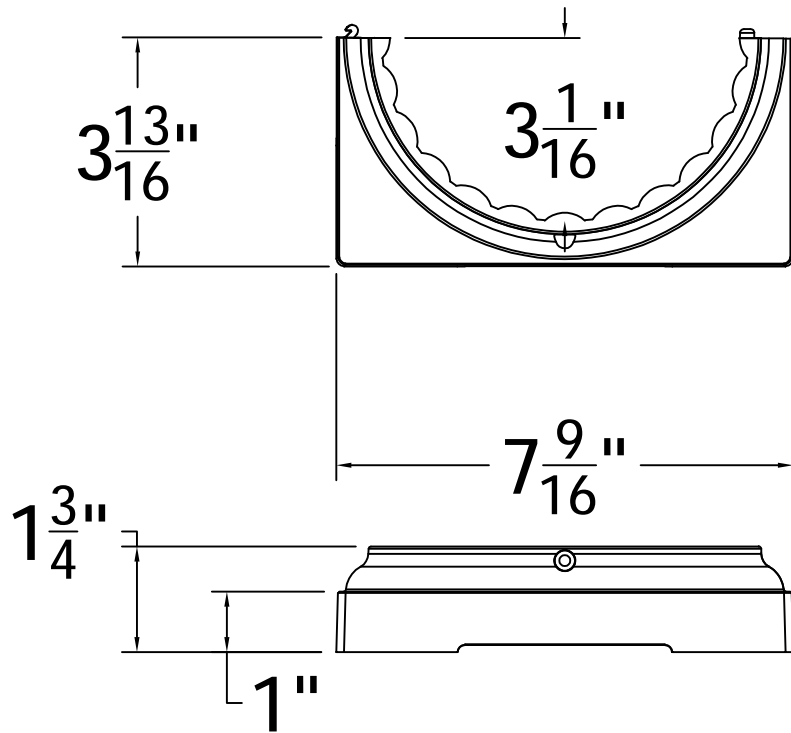

For 6" Round Fluted Columns

REV.	LOC.	REVISION	DATE

DRAWN BY: EH	STYLE:	Round Fluted Split Cap And Base 6IN
DATE DRAWN: 11-18-2019	AS SHOWN:	
SCALE = 1":1"	LOC: Z:\Aluminum\DSI Columns\Rnd Fluted Columns\6 Inch\Updated Standard Drawings	REV.
DRAFT NO.: 20191118-1E		