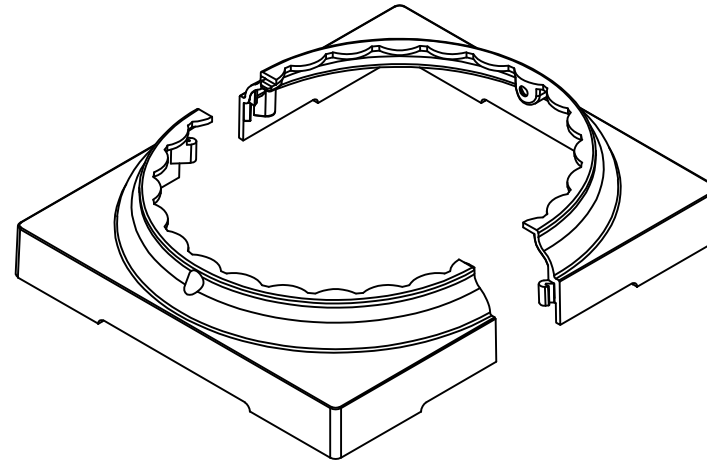

For 6" Round Fluted Columns

REV.	LOC.	REVISION	DATE

DRAWN BY: EH	STYLE:	Round Fluted Split Cap And Base 6IN
DATE DRAWN: 11-18-2019	AS SHOWN:	
SCALE = 1":1"	LOC: Z:\Aluminum\DSI Columns\Rnd Fluted Columns\6 Inch\Updated Standard Drawings	REV.
DRAFT NO.: 20191118-1E		