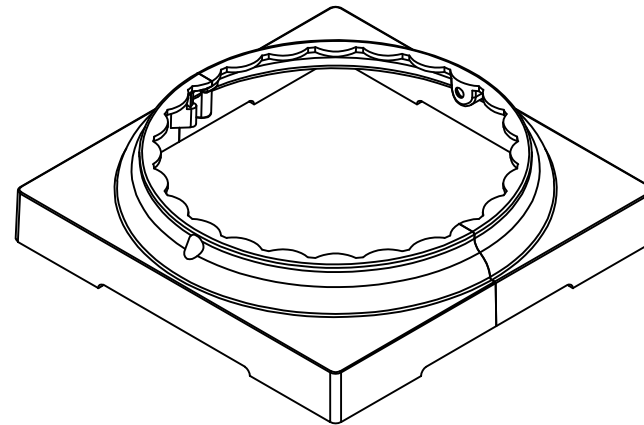

For 6" Round Fluted Columns

REV.	LOC.	REVISION	DATE

DRAWN BY: EH	STYLE:	Round Fluted Split Cap And Base 6IN
DATE DRAWN: 11-18-2019	AS SHOWN:	
SCALE = 1":1"	LOC: Z:\Aluminum\DSI Columns\Rnd Fluted Columns\6 Inch\Updated Standard Drawings	REV.
DRAFT NO.: 20191118-1E		