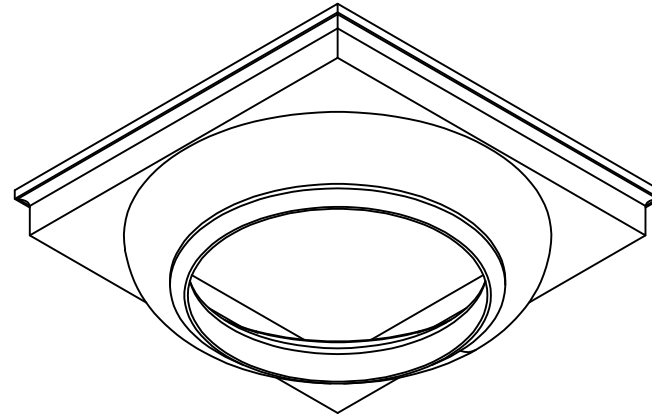

# For 6" Round Tapered Columns

REV.	LOC.	REVISION	DATE

Ø5 $\frac{1}{4}$ "

3446 US 6 EAST  
Bremen, IN 46506  
diggerspecialties.com

DRAWN BY: EH	STYLE:
DATE DRAWN: 11-01-2019	<b>Tuscan Round Cap 6IN</b>
SCALE = 1":1"	AS SHOWN:
DRAFT NO.: 20191101-1E	LOC: Z:\Fiberglass\DSI Columns\6 Inch Columns\Updated Standard Drawings