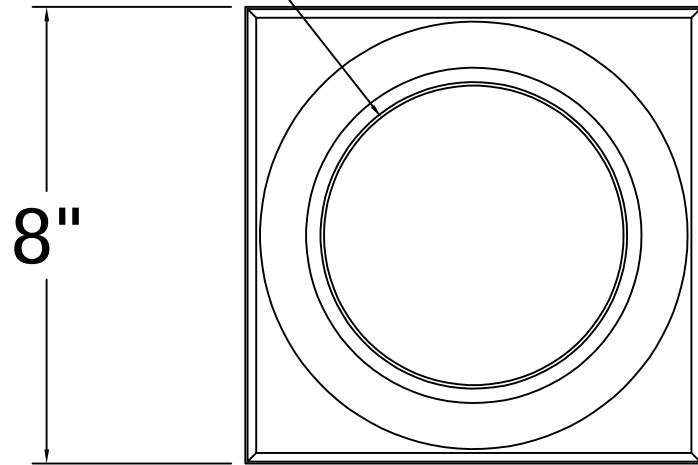

# For 6" Round Tapered Columns

REV.	LOC.	REVISION	DATE

Ø5 $\frac{1}{4}$ "

3446 US 6 EAST  
Bremen, IN 46506  
diggerspecialties.com

DRAWN BY: EH	STYLE:
DATE DRAWN: 11-01-2019	<b>Tuscan Round Cap 6IN</b>
SCALE = 1":1"	AS SHOWN:
DRAFT NO.: 20191101-1E	LOC: Z:\Fiberglass\DSI Columns\6 Inch Columns\Updated Standard Drawings