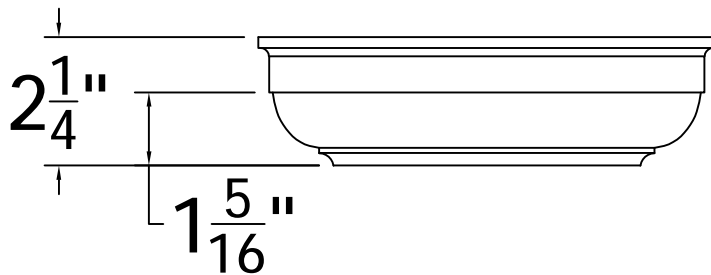

# For 6" Round Tapered Columns

REV.	LOC.	REVISION	DATE

Ø5 $\frac{1}{4}$ "

3446 US 6 EAST  
Bremen, IN 46506  
diggerspecialties.com

DRAWN BY: EH	STYLE:
DATE DRAWN: 11-01-2019	<b>Tuscan Round Cap 6IN</b>
SCALE = 1":1"	AS SHOWN:
DRAFT NO.: 20191101-1E	LOC: Z:\Fiberglass\DSI Columns\6 Inch Columns\Updated Standard Drawings