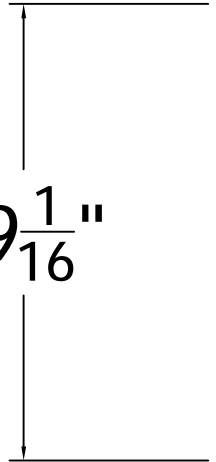

For 16" Round Non-Tapered Columns

REV.	LOC.	REVISION	DATE

Ø16 $\frac{1}{4}$ "

19 $\frac{1}{16}$ "

5 $\frac{1}{8}$ "

2 $\frac{3}{16}$ "

Transforming the Outdoor Living Experience

3446 US 6 EAST
Bremen, IN 46506
diggerspecialties.com

DRAWN BY: EH

DATE DRAWN:
11-05-2019

SCALE = 1":1"

DRAFT NO.:
20191105-1E

STYLE:

**Tuscan Round Cap
16IN Non Tapered**

AS SHOWN:

LOC: Z:\Fiberglass\DSI
Columns\16 Inch Columns\Updated
Standard Drawings

REV.

4

3

2

1

D

C

B