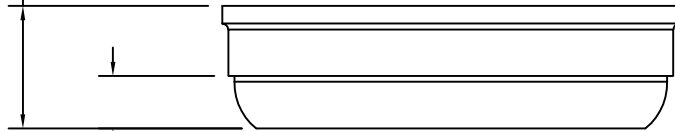

For 16" Round Non-Tapered Columns

REV.	LOC.	REVISION	DATE

Ø16 $\frac{1}{4}$ "

19 $\frac{1}{16}$ "

5 $\frac{1}{8}$ "

2 $\frac{3}{16}$ "

Transforming the Outdoor Living Experience

3446 US 6 EAST
Bremen, IN 46506
diggerspecialties.com

DRAWN BY: EH

DATE DRAWN:
11-05-2019

SCALE = 1":1"

DRAFT NO.:
20191105-1E

STYLE:

**Tuscan Round Cap
16IN Non Tapered**

AS SHOWN:

LOC: Z:\Fiberglass\DSI
Columns\16 Inch Columns\Updated
Standard Drawings