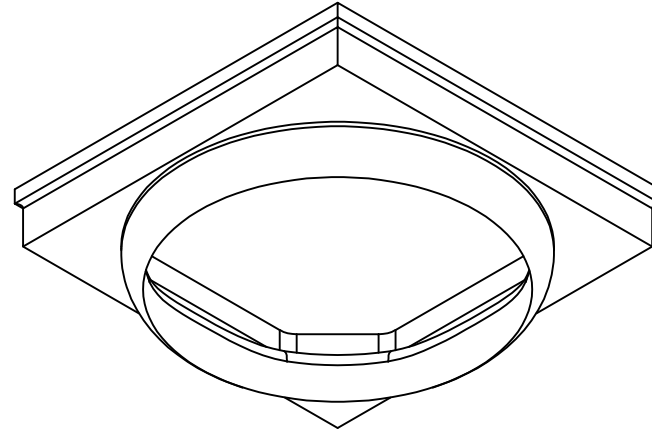

For 16" Round Non-Tapered Columns

REV.	LOC.	REVISION	DATE

Ø16 $\frac{1}{4}$ "

19 $\frac{1}{16}$ "

5 $\frac{1}{8}$ "

2 $\frac{3}{16}$ "

Transforming the Outdoor Living Experience

3446 US 6 EAST
Bremen, IN 46506
diggerspecialties.com

DRAWN BY: EH

DATE DRAWN:
11-05-2019

SCALE = 1":1"

DRAFT NO.:
20191105-1E

STYLE:

**Tuscan Round Cap
16IN Non Tapered**

AS SHOWN:

LOC: Z:\Fiberglass\DSI
Columns\16 Inch Columns\Updated
Standard Drawings