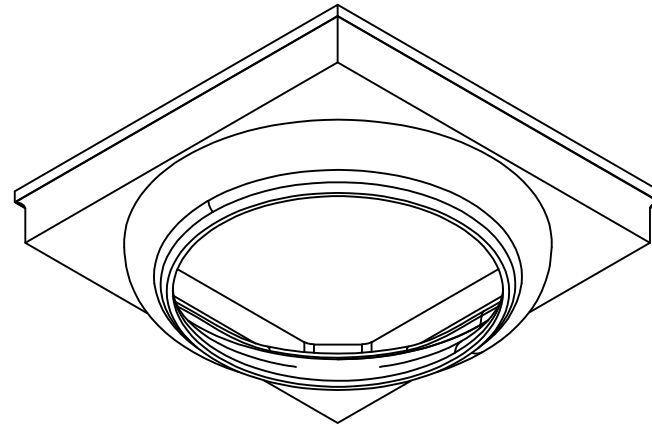

For 14" Round Tapered Columns

| REV. | LOC. | REVISION | DATE |
|------|------|----------|------|
| | | | |
| | | | |
| | | | |
| | | | |

Ø12 $\frac{1}{8}$ "

16 $\frac{3}{4}$ "

4 $\frac{1}{2}$ "

2 $\frac{3}{16}$ "

3446 US 6 EAST
Bremen, IN 46506
diggerspecialties.com

DRAWN BY: EH
DATE DRAWN:
11-04-2019
SCALE = 1":1"
DRAFT NO.:
20191104-1E

STYLE:
**Tuscan Round Cap
14IN**
AS SHOWN:
LOC: Z:\Fiberglass\DSI
Columns\14 Inch Columns\Updated
Standard Drawings