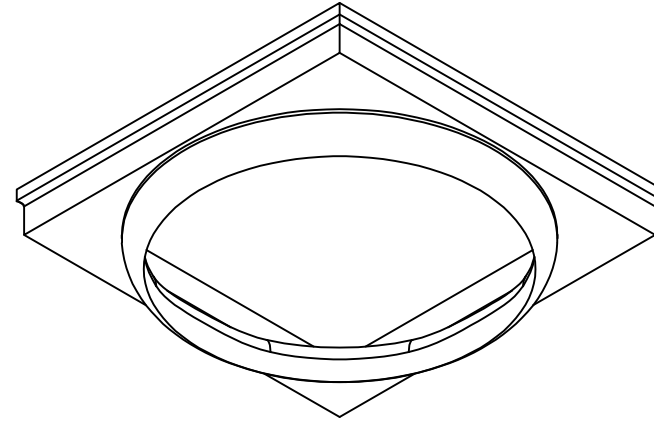

For 14" Round Non-Tapered Columns

REV.	LOC.	REVISION	DATE

Ø14 $\frac{1}{8}$ "

16 $\frac{3}{4}$ "

3 $\frac{1}{2}$ "

1 $\frac{1}{2}$ "

Transforming the Outdoor Living Experience

3446 US 6 EAST
Bremen, IN 46506
diggerspecialties.com

DRAWN BY: EH	STYLE:	Tuscan Round Cap 14IN Non Tapered	REV.
DATE DRAWN: 11-05-2019	AS SHOWN:		
SCALE = 1":1"	LOC: Z:\Fiberglass\DSI Columns\14 Inch Columns\Updated Standard Drawings		
DRAFT NO.: 20191105-1E			