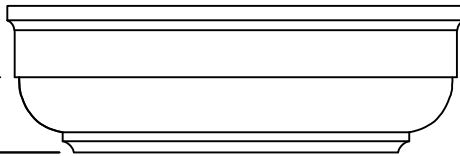

For 12" Round Tapered Columns

REV.	LOC.	REVISION	DATE

Ø9⁵/₈"

14"

4¹/₂"

2⁵/₁₆"

3446 US 6 EAST
Bremen, IN 46506
diggerspecialties.com

DRAWN BY: EH	STYLE:	Tuscan Round Cap 12IN
DATE DRAWN: 11-04-2019	AS SHOWN:	
SCALE = 1":1"	DRAFT NO.: 20191104-1E	LOC: Z:\Fiberglass\DSI Columns\12 Inch Columns\Updated Standard Drawings
		REV.