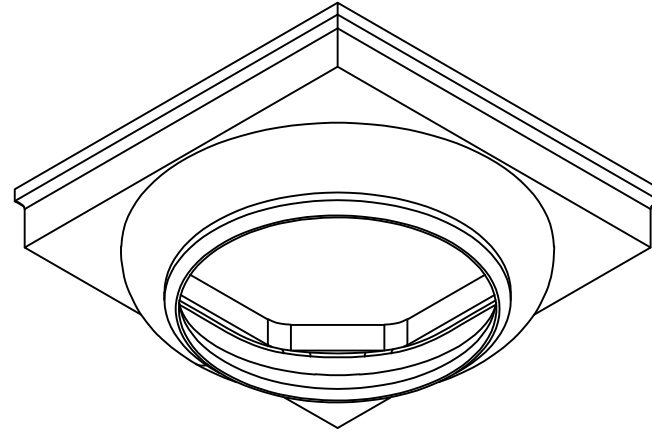

For 12" Round Tapered Columns

REV.	LOC.	REVISION	DATE

Ø9⁵/₈"

14"

4¹/₂"

2⁵/₁₆"

3446 US 6 EAST
Bremen, IN 46506
diggerspecialties.com

DRAWN BY: EH	STYLE:	Tuscan Round Cap 12IN
DATE DRAWN: 11-04-2019	AS SHOWN:	
SCALE = 1":1"	DRAFT NO.: 20191104-1E	LOC: Z:\Fiberglass\DSI Columns\12 Inch Columns\Updated Standard Drawings
		REV.