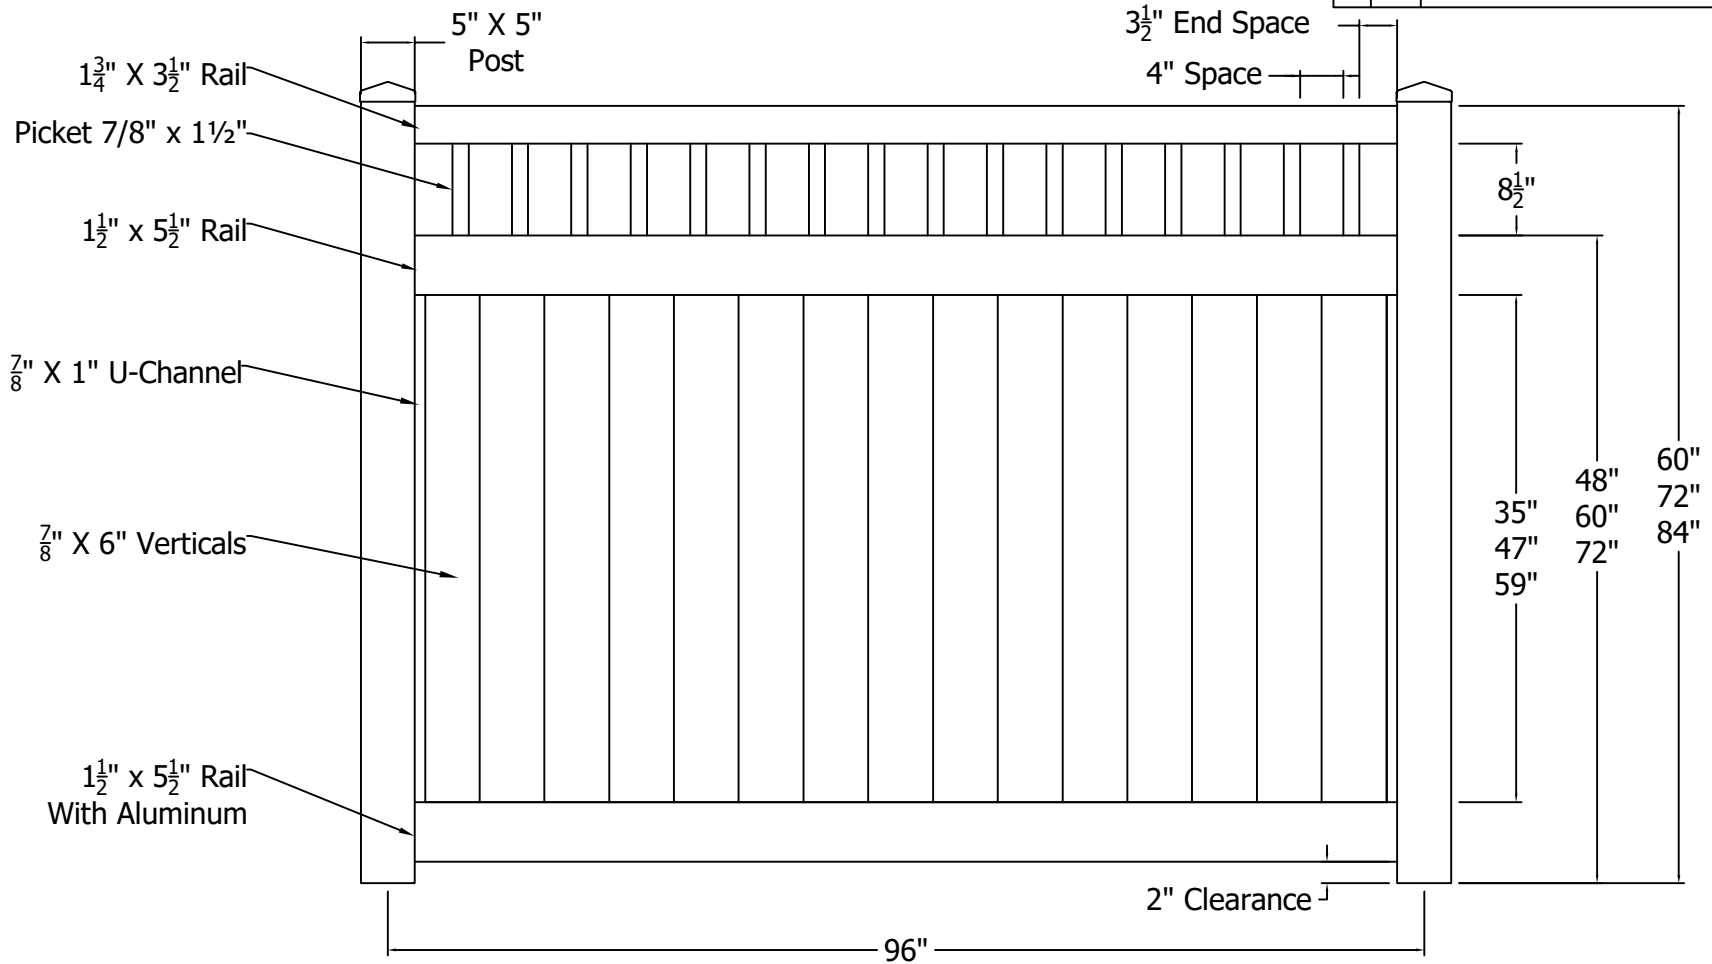

REV.	LOC.	REVISION	DATE
B		Updated Logos	12/23/20

 <p>Polyvinyl VINYL FENCING</p>	 <p>DSI Digger Specialties Inc. <i>Transforming the Outdoor Living Experience™</i></p> <p>3446 US 6 EAST Bremen, IN 46506 diggerspecialties.com</p>	DRAWN BY: EH DATE DRAWN: 12-04-2019	STYLE: Tri-Max II With Spindle Topper	A	
		SCALE = 1":1"			AS SHOWN: 72" T
		DRAFT NO.: 20191204-1E	LOC: Z:\Vinyl\Polyvinyl Fence\Tri-Max II\Updated Standard Drawings		REV. B
					1