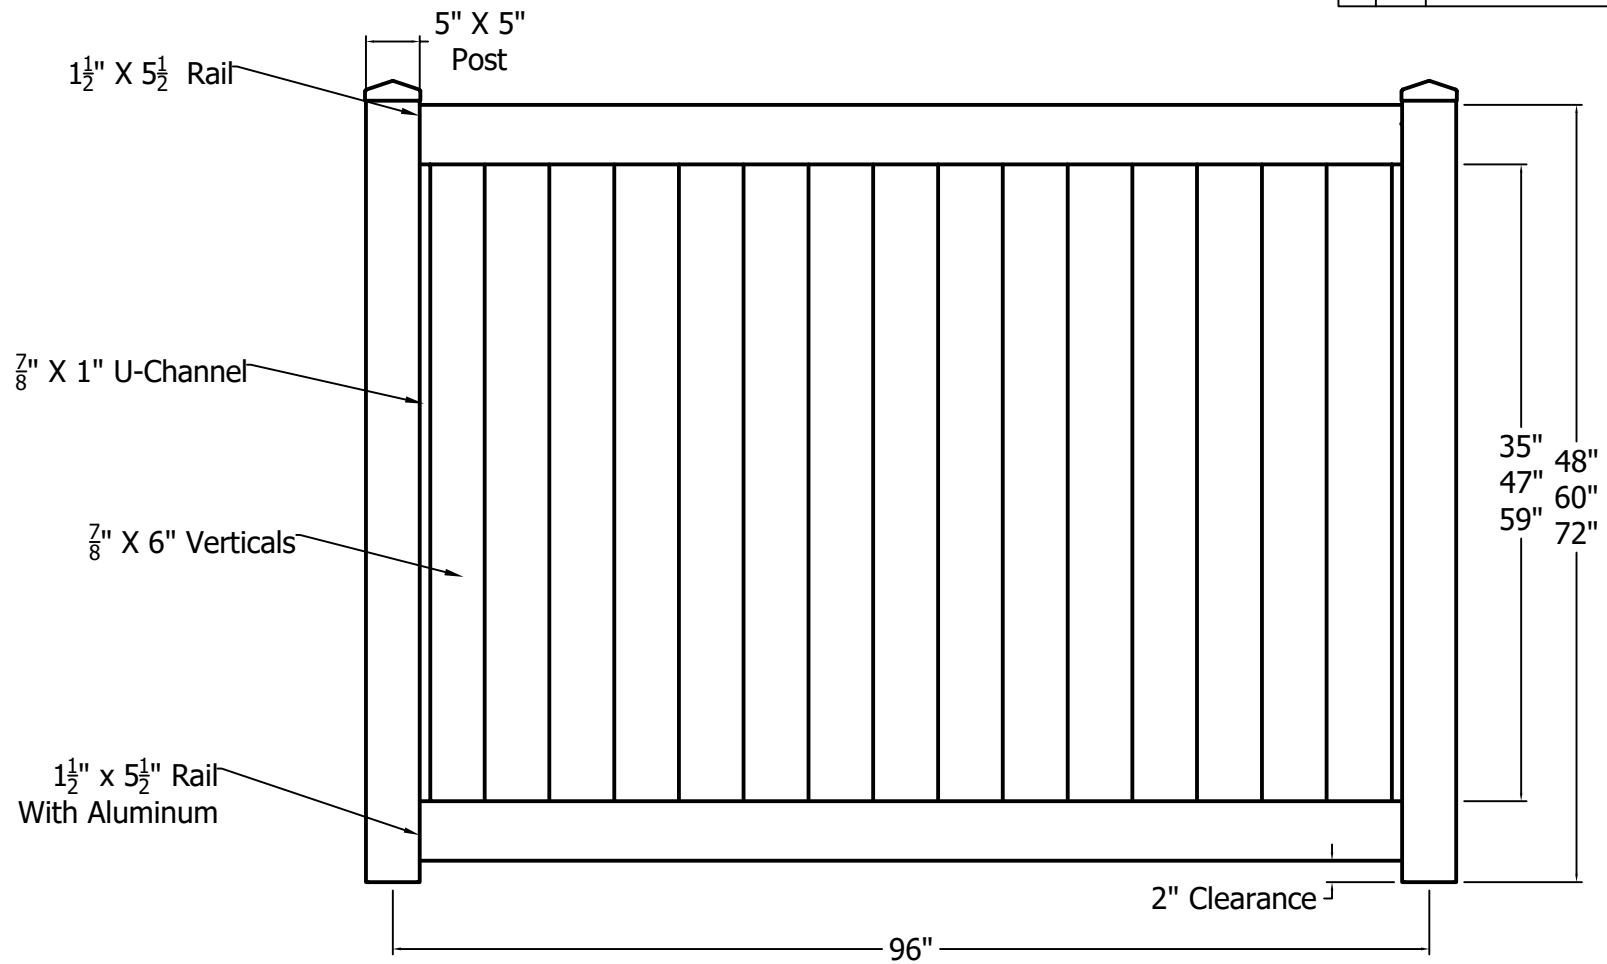

REV.	LOC.	REVISION	DATE
B		Updated Logos	12/23/20

 <b>Polyvinyl</b> VINYL FENCING	 <b>Digger Specialties Inc.</b> <i>Transforming the Outdoor Living Experience™</i> 3446 US 6 EAST Bremen, IN 46506 diggerspecialties.com	DRAWN BY: EH DATE DRAWN: 05-29-2019	STYLE: <b>Tri-Max II</b>	A
		SCALE = 1":1" DRAFT NO.: 20190529-1E	AS SHOWN: 72" T LOC: Z:\Vinyl\Polyvinyl Fence\Tri-Max II\Updated Standard Drawings	
			REV. B	