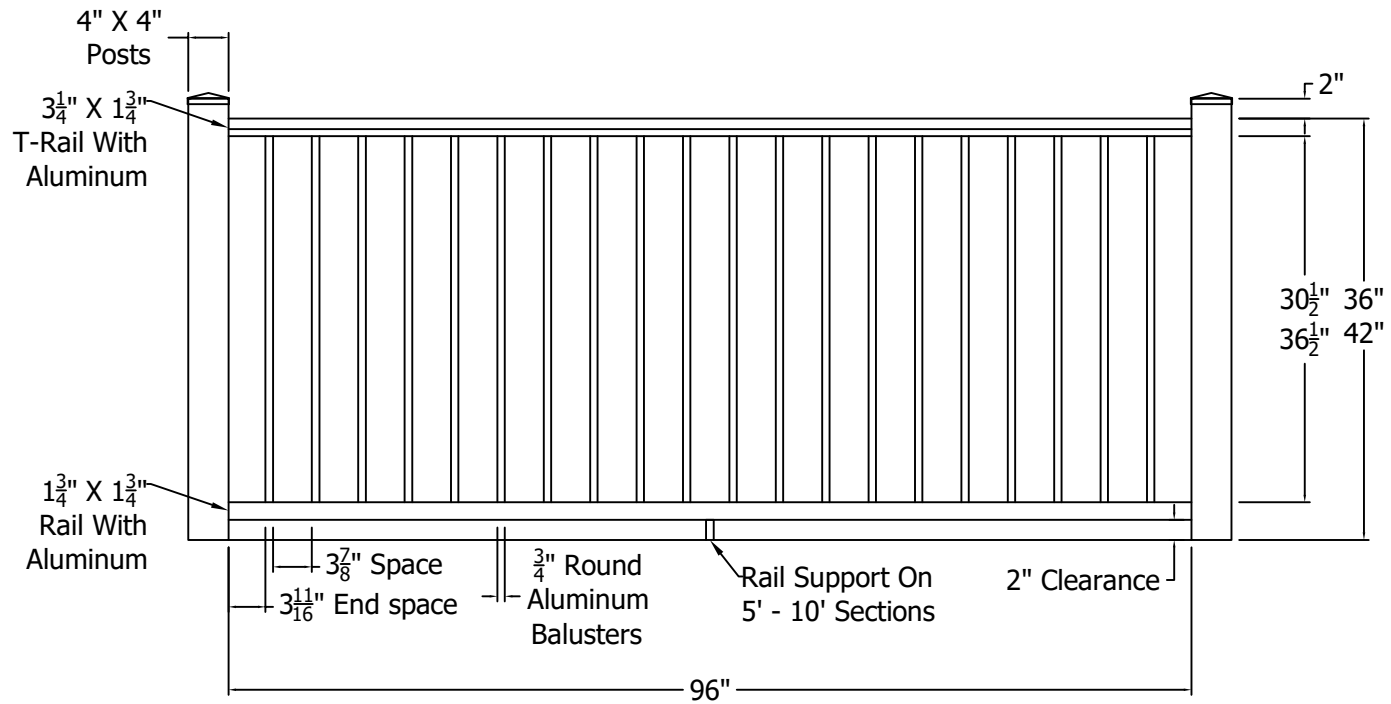

T-Rail Profile
3X Scale

REV.	LOC.	REVISION	DATE
B		Updated Logos	12/22/20

Standard Lengths
4', 5', 6', 7', 8', 9' & 10'

 PolyRail VINYL RAILING	 Digger Specialties Inc. <i>Transforming the Outdoor Living Experience™</i> 3446 US 6 EAST Bremen, IN 46506 diggerspecialties.com	DRAWN BY: EH DATE DRAWN: 09-13-2019	STYLE: TRX B Series
		SCALE = 1":1" DRAFT NO.: 20190913-1E	AS SHOWN: 42" T LOC: Z:\Vinyl\PolyRail Railing\TRX\Updated Standard Drawings REV. B