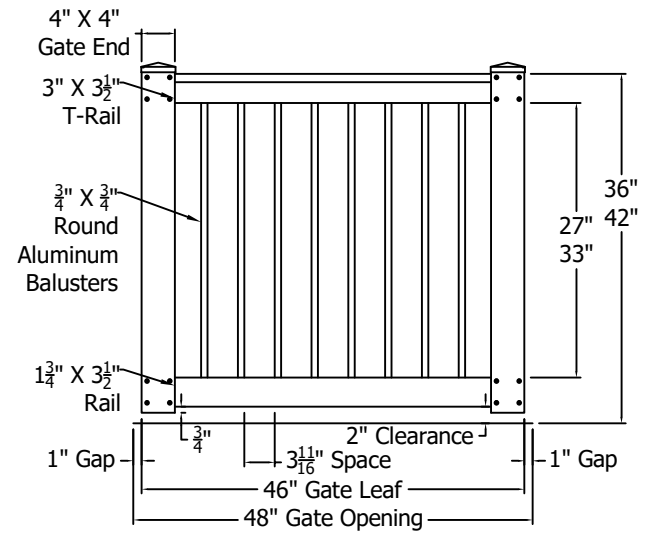

Rails And Gate Ends Reinforced With Aluminum

REV.	LOC.	REVISION	DATE
B		Updated Logos	12/22/20

	<p>Transforming the Outdoor Living Experience™</p> <p>3446 US 6 EAST Bremen, IN 46506 diggerspecialties.com</p>	DRAWN BY: EH DATE DRAWN: 01-03-2020	STYLE: T-Bird Standard Gates B Series
		SCALE = 1":1" DRAFT NO.: 20200103-1E	AS SHOWN: 42" T LOC: Z:\Vinyl\PolyRail Railing\T-Bird\Updated Standard Drawings
		REV. B	