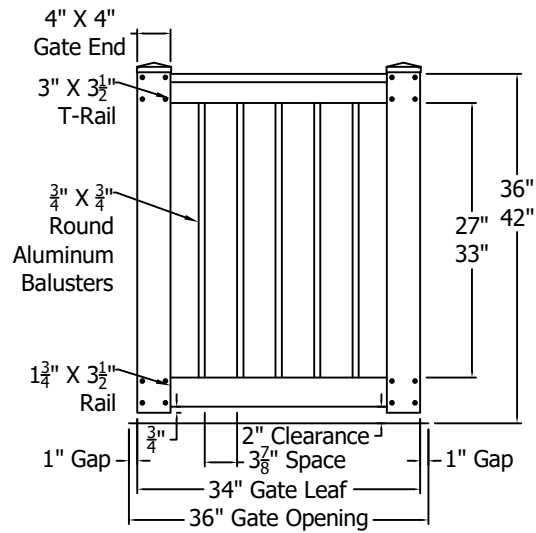

Rails And Gate Ends Reinforced With Aluminum

REV.	LOC.	REVISION	DATE
B		Updated Logos	12/22/20

	<p>Transforming the Outdoor Living Experience™</p> <p>3446 US 6 EAST Bremen, IN 46506 diggerspecialties.com</p>	DRAWN BY: EH DATE DRAWN: 01-03-2020	STYLE: T-Bird Standard Gates B Series
		SCALE = 1":1" DRAFT NO.: 20200103-1E	AS SHOWN: 42" T LOC: Z:\Vinyl\PolyRail Railing\T-Bird\Updated Standard Drawings
		REV. B	

4

3

2

1

D

C

B

A