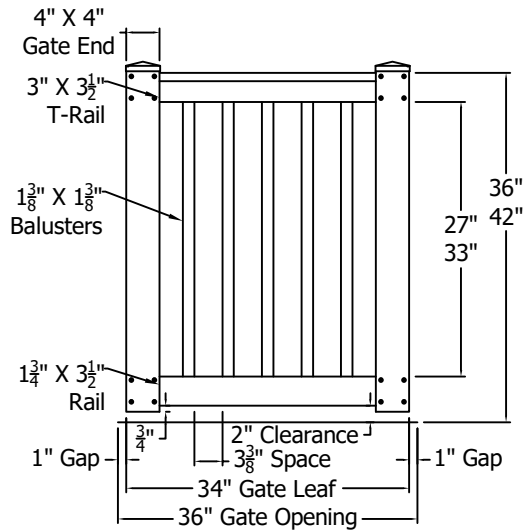

Rails And Gate Ends Reinforced With Aluminum

REV.	LOC.	REVISION	DATE
B		Updated Logos	12/22/20

Optional "A Series"
Decorative Baluster

 PolyRail VINYL RAILING	 Digger Specialties Inc. <i>Transforming the Outdoor Living Experience™</i> 3446 US 6 EAST Bremen, IN 46506 diggerspecialties.com	DRAWN BY: EH DATE DRAWN: 01-03-2020	STYLE: T-Bird Standard Gates
		SCALE = 1":1" DRAFT NO.: 20200103-1E	AS SHOWN: 42" T LOC: Z:\Vinyl\PolyRail Railing\T-Bird\Updated Standard Drawings
		REV. B	

4

3

2

1

D

C

B

A