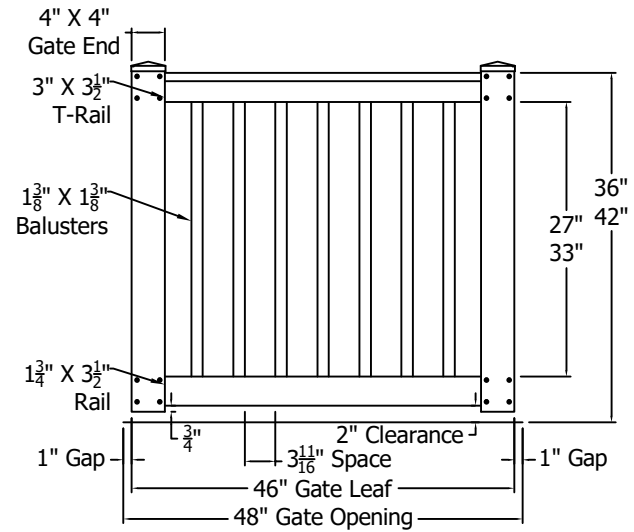

Rails And Gate Ends Reinforced With Aluminum

REV.	LOC.	REVISION	DATE
B		Updated Logos	12/22/20

Optional "A Series"
Decorative Baluster

 PolyRail VINYL RAILING	 Digger Specialties Inc. <i>Transforming the Outdoor Living Experience™</i> 3446 US 6 EAST Bremen, IN 46506 diggerspecialties.com	DRAWN BY: EH DATE DRAWN: 01-03-2020	STYLE: T-Bird Standard Gates
		SCALE = 1":1" DRAFT NO.: 20200103-1E	AS SHOWN: 42" T LOC: Z:\Vinyl\PolyRail Railing\T-Bird\Updated Standard Drawings
		REV. B	