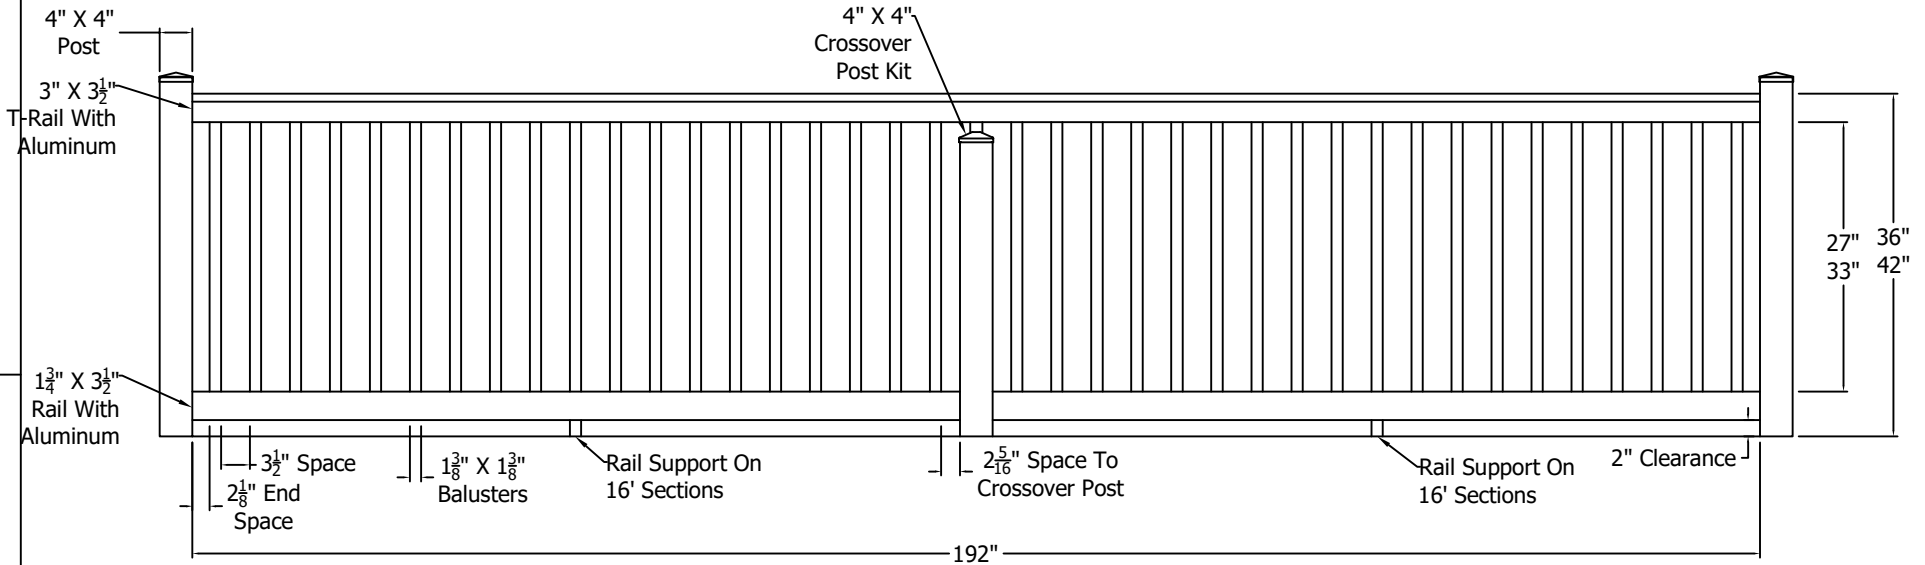

NOTE: End Spacing Will Vary Per Section Length

 T-Rail Profile
3X Scale

REV.	LOC.	REVISION	DATE
B		Updated Logos	12/22/20

Optional "A Series"
Decorative Baluster

Standard Lengths
10', 12', 14' & 16'

	 <p>3446 US 6 EAST Bremen, IN 46506 diggerspecialties.com</p>	DRAWN BY: EH	STYLE:
		DATE DRAWN: 09-13-2019	T-Bird Crossover
		SCALE = 1":1"	AS SHOWN: 42" T
		DRAFT NO.: 20190913-1E	LOC: Z:\Vinyl\PolyRail Railing\T-Bird\Updated Standard Drawings