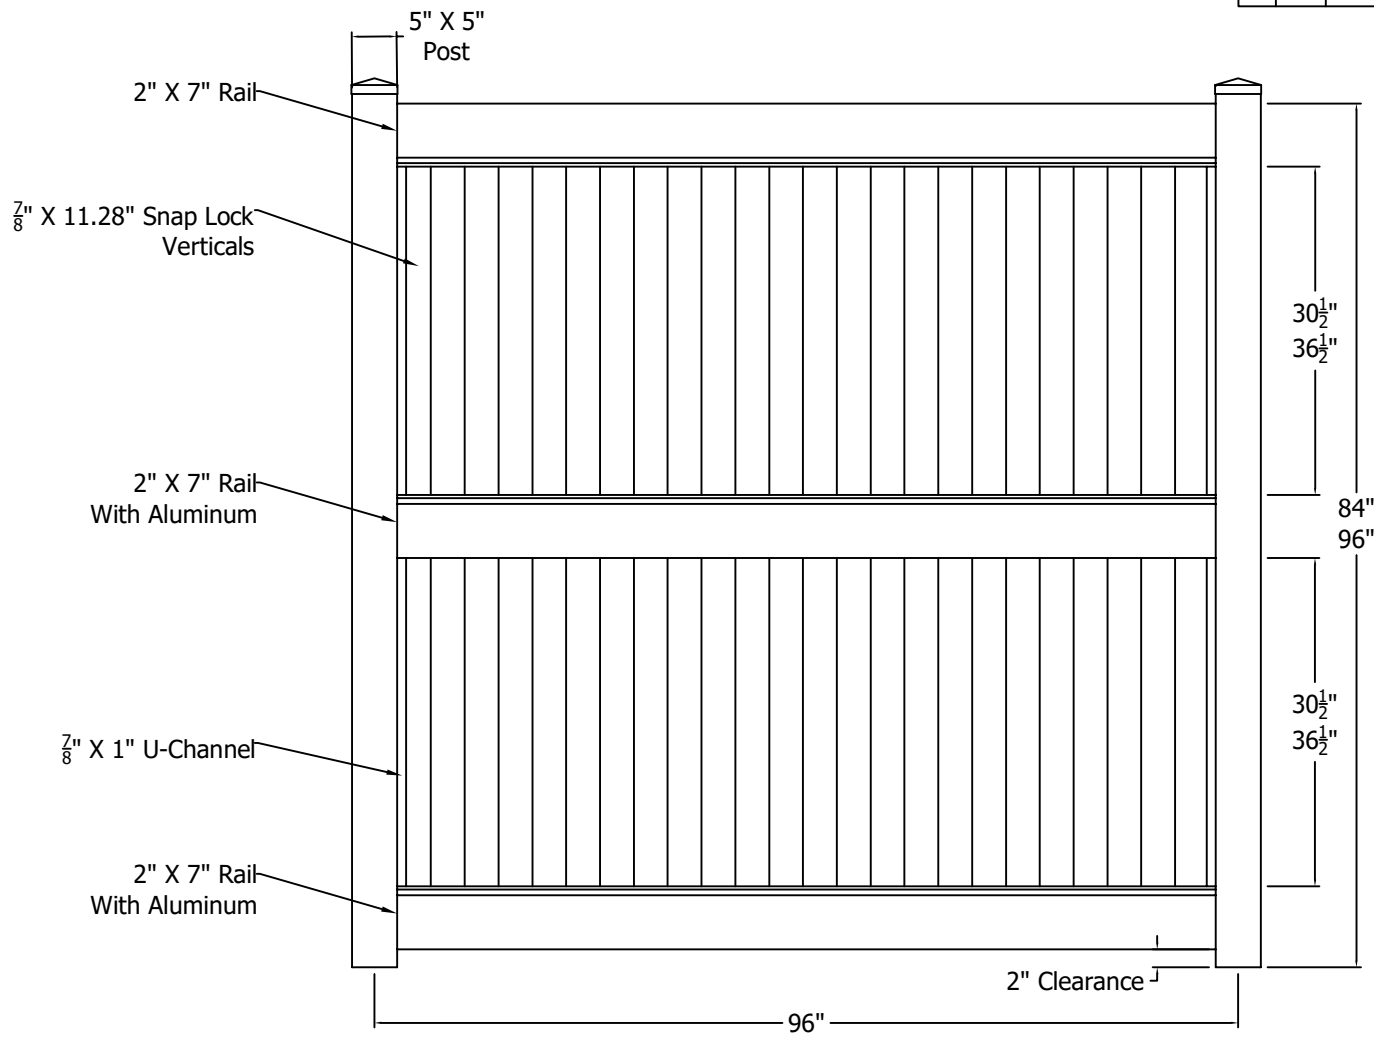

REV.	LOC.	REVISION	DATE
B		Updated Logos	12/23/20

D

C

B

A

	 <p>3446 US 6 EAST Bremen, IN 46506 diggerspecialties.com</p>	DRAWN BY: EH DATE DRAWN: 05-29-2019	STYLE: Superior II
		SCALE = 1":1" DRAFT NO.: 20190529-1E	AS SHOWN: 96" T LOC: Z:\Vinyl\Polyvinyl Fence\Superior II\Updated Standard Drawings
		REV. B	