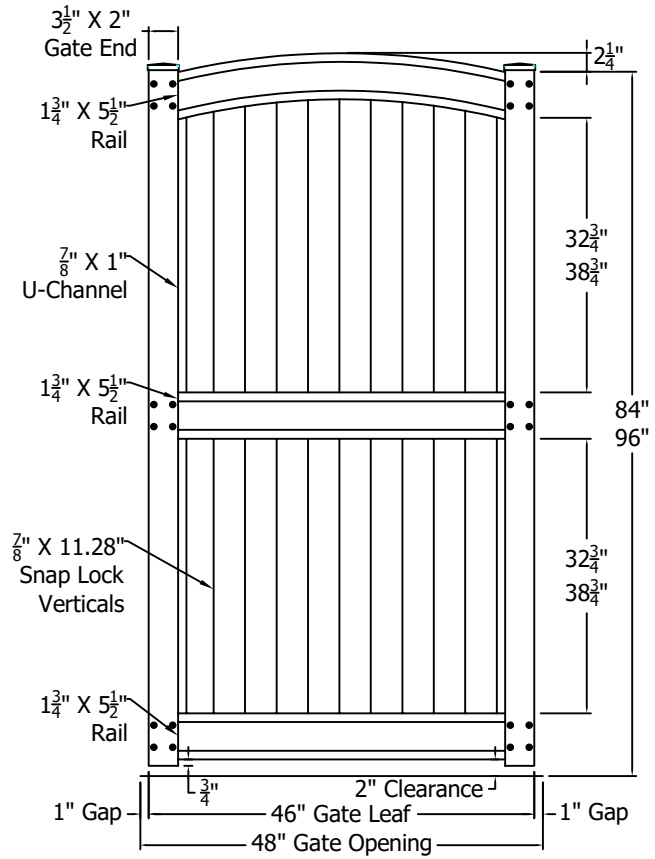

Rails And Gate Ends Reinforced With Aluminum

REV.	LOC.	REVISION	DATE

 <p>Polyvinyl VINYL FENCING</p>	 <p>Digger Specialties Inc. <i>Transforming the Outdoor Living Experience™</i></p> <p>3446 US 6 EAST Bremen, IN 46506 diggerspecialties.com</p>	DRAWN BY: EH DATE DRAWN: 04-15-2022	STYLE: Superior Convex Standard Gates
		SCALE = 1":1"	AS SHOWN: 48"W X 84" T
		DRAFT NO.: 20220415-1E	LOC: Z:\Vinyl\Polyvinyl Fence\Superior\Updated Standard Drawings
		REV. A	REV. A