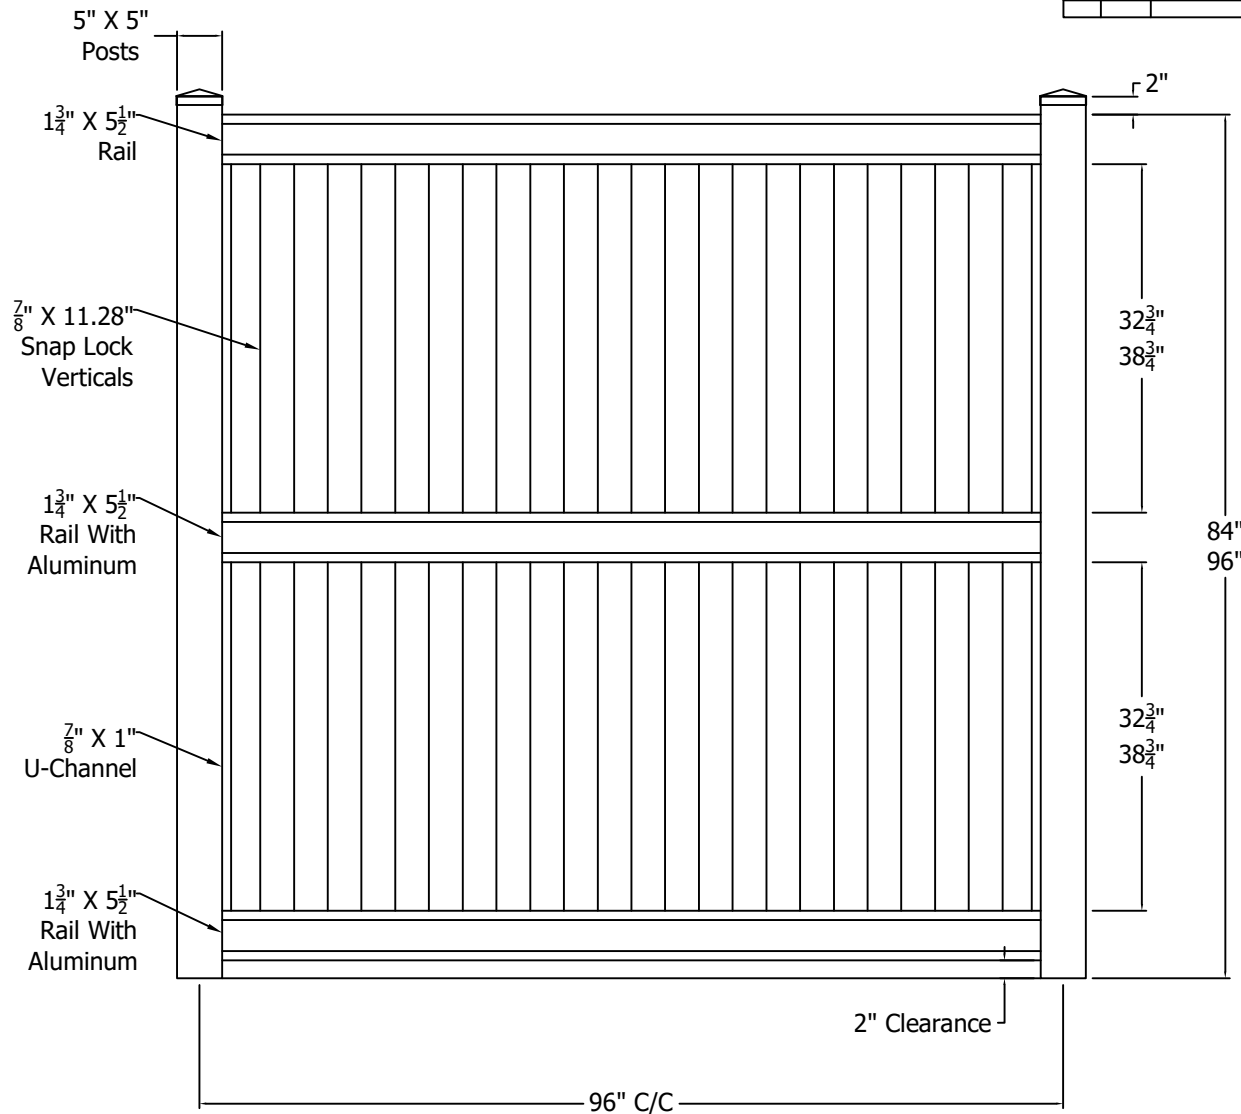

REV.	LOC.	REVISION	DATE
B		Updated Logos	12/23/20

D

C

B

A

	 <p>3446 US 6 EAST Bremen, IN 46506 diggerspecialties.com</p>	DRAWN BY: EH DATE DRAWN: 01-11-2019 SCALE = 1":1"	STYLE: Superior AS SHOWN: 96" T
		DRAFT NO.: 20190111-1E	LOC: Z:\Vinyl\Polyvinyl Fence\Superior\Updated Standard Drawings REV. B

4

3

2

1