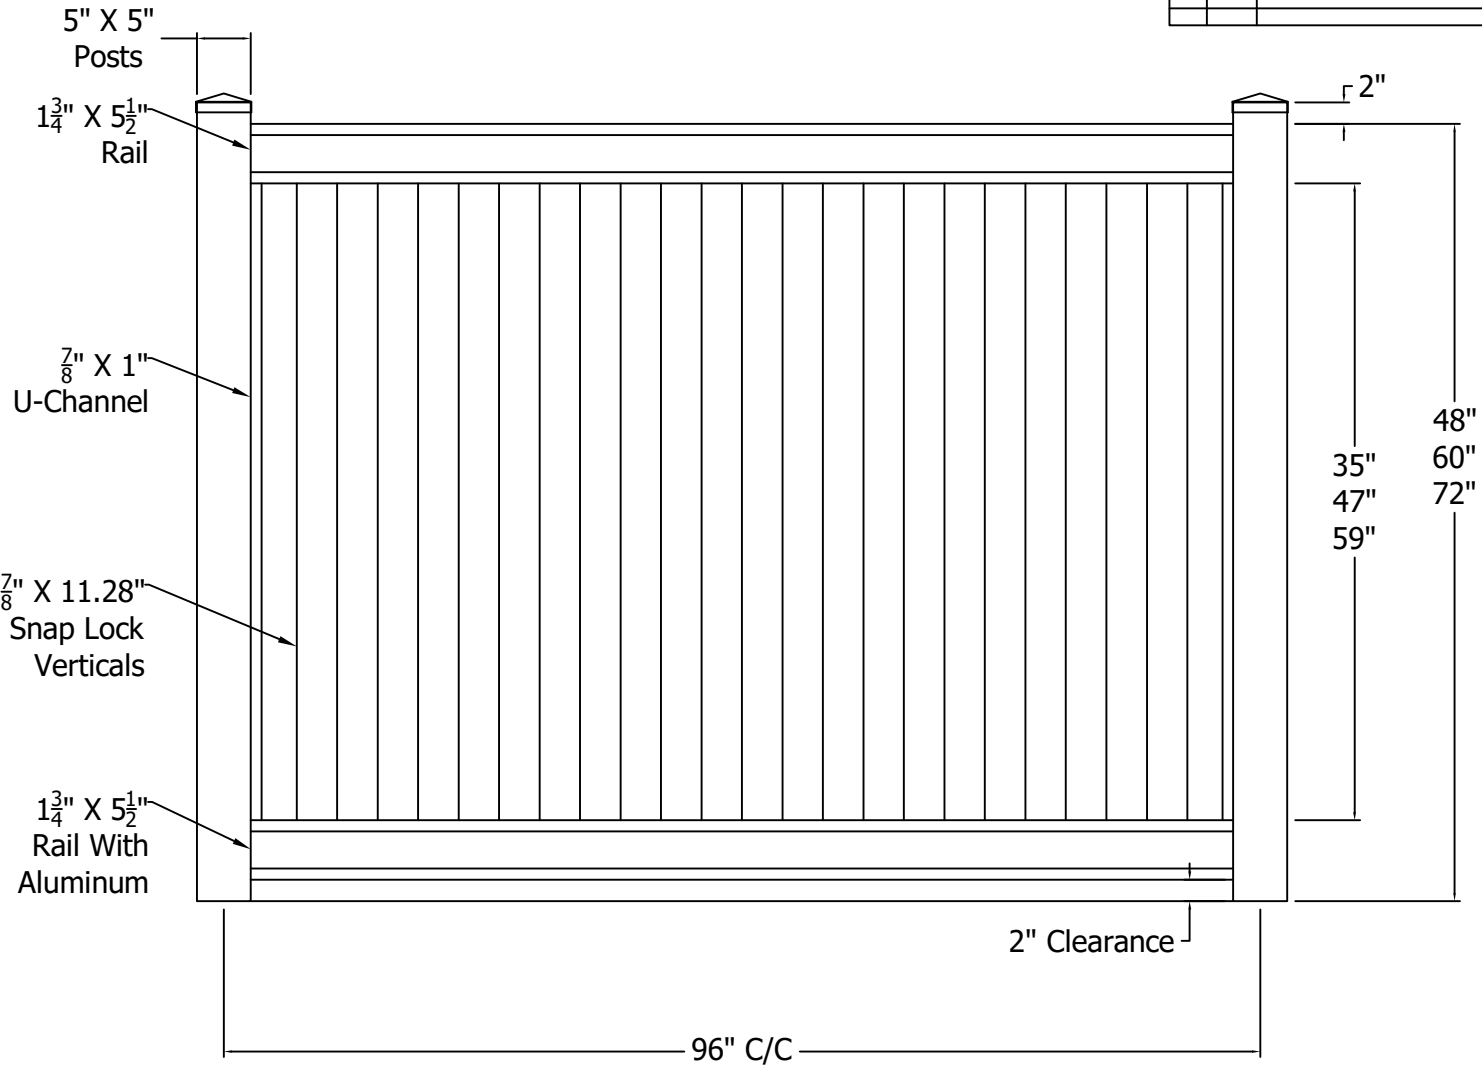

REV.	LOC.	REVISION	DATE
B		Updated Logos	12/23/20

	 <p>3446 US 6 EAST Bremen, IN 46506 diggerspecialties.com</p>	DRAWN BY: EH	STYLE:	A
		DATE DRAWN: 01-11-2019	Superior	
		SCALE = 1":1"	AS SHOWN: 72" T	
		DRAFT NO.: 20190111-1E	LOC: Z:\Vinyl\Polyvinyl Fence\Superior\Updated Standard Drawings	REV. B