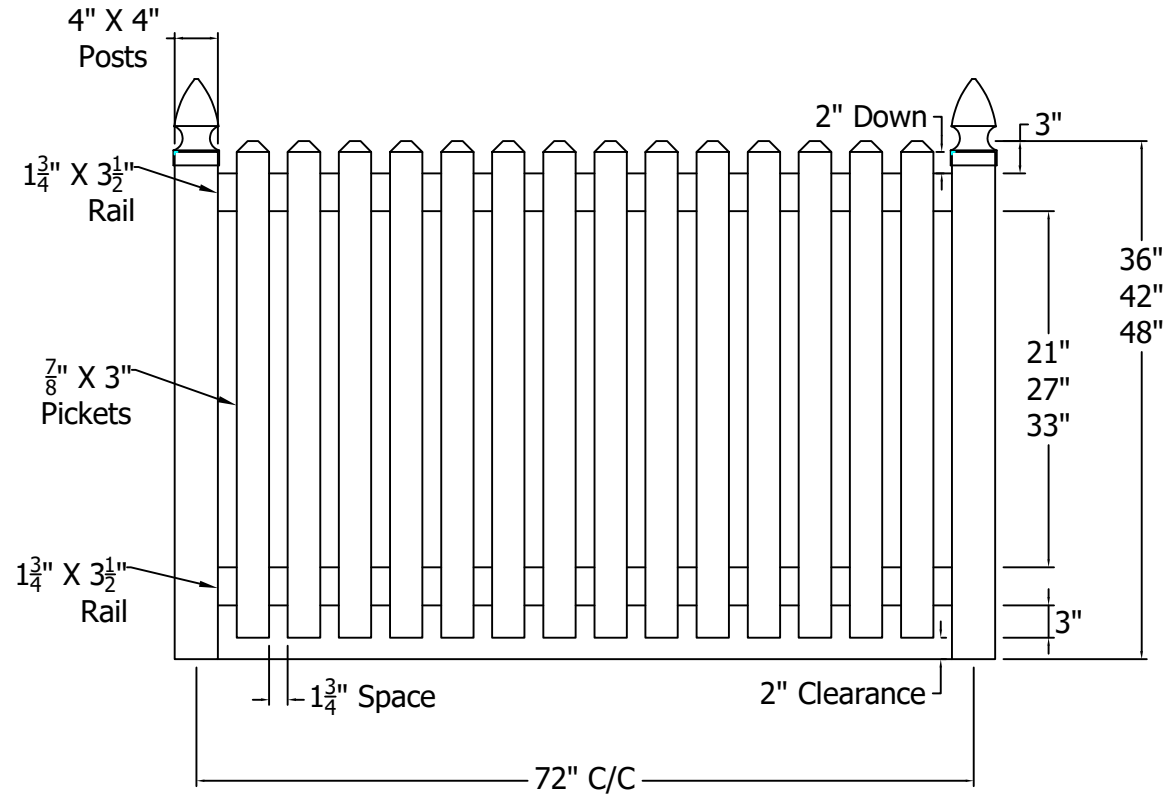

REV.	LOC.	REVISION	DATE
B		Updated Logos	12/23/20

	 <p><i>Transforming the Outdoor Living Experience™</i></p> <p>3446 US 6 EAST Bremen, IN 46506 diggerspecialties.com</p>	DRAWN BY: EH	STYLE:
		DATE DRAWN: 01-11-2019	<b>Sterling</b>
		SCALE = 1":1"	AS SHOWN: 48" T
		DRAFT NO.: 20190111-1E	LOC: Z:\Vinyl\Polyvinyl Fence\Sterling\Updated Standard Drawings
			REV. <b>B</b>