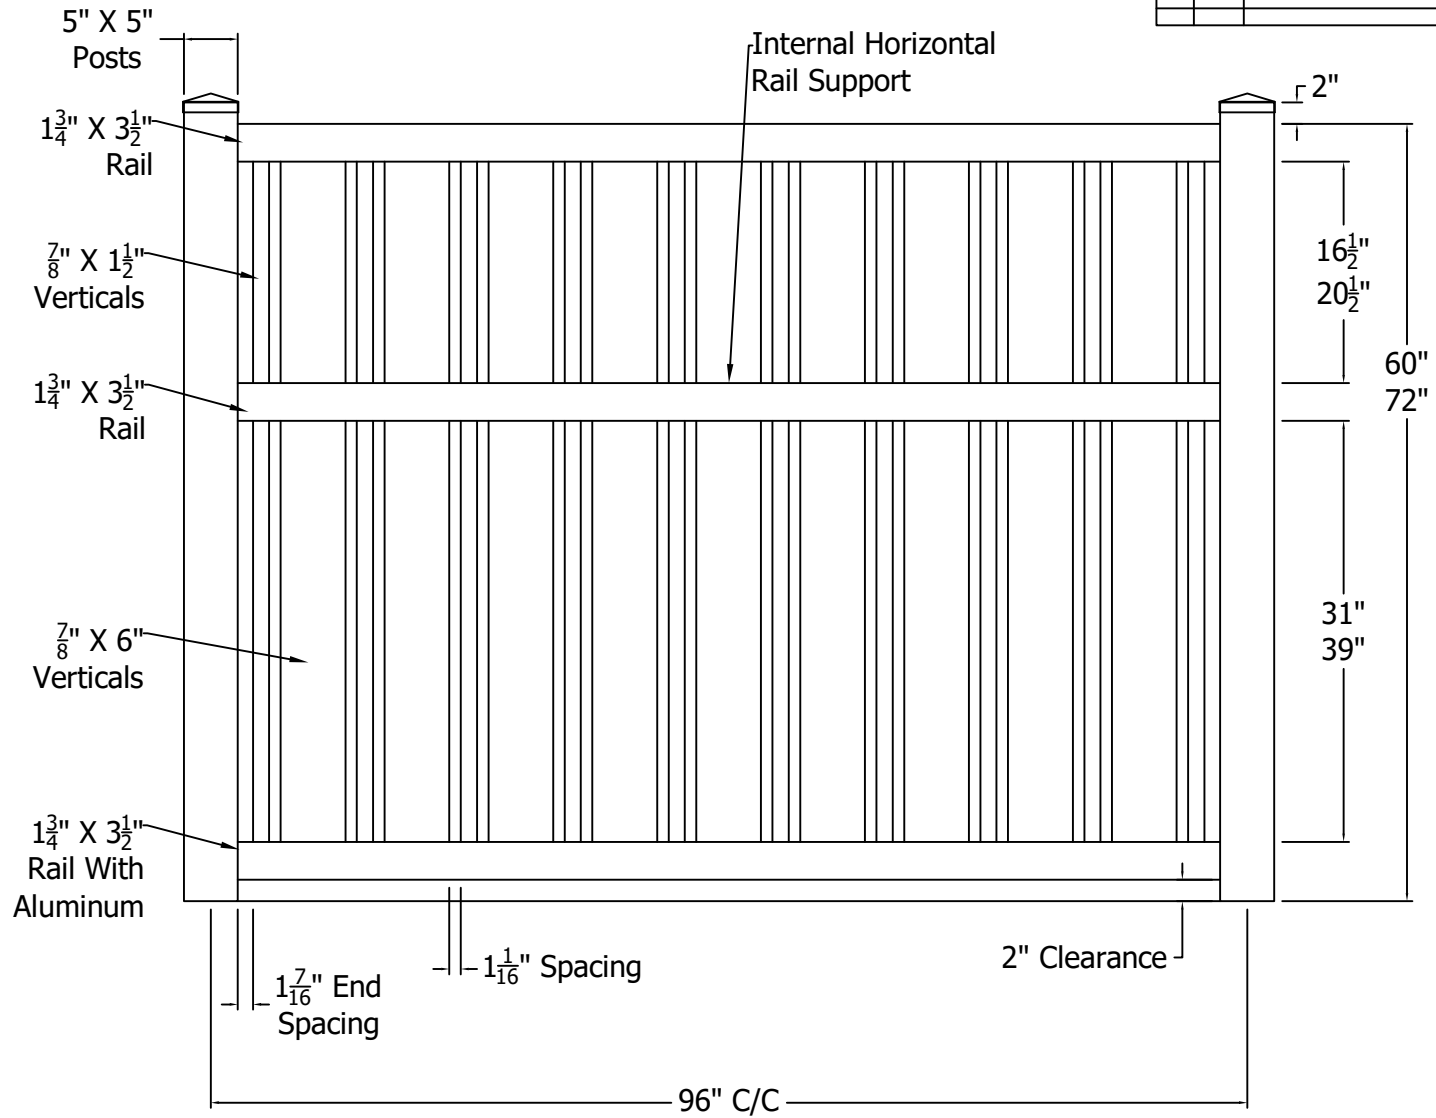

REV.	LOC.	REVISION	DATE
B		Updated Logos	12/23/20

	 <p>3446 US 6 EAST Bremen, IN 46506 diggerspecialties.com</p>	DRAWN BY: EH DATE DRAWN: 01-11-2019	STYLE: Princeton
		SCALE = 1":1" DRAFT NO.: 20190111-1E	AS SHOWN: 72" T LOC: Z:\Vinyl\Polyvinyl Fence\Princeton\Updated Standard Drawings