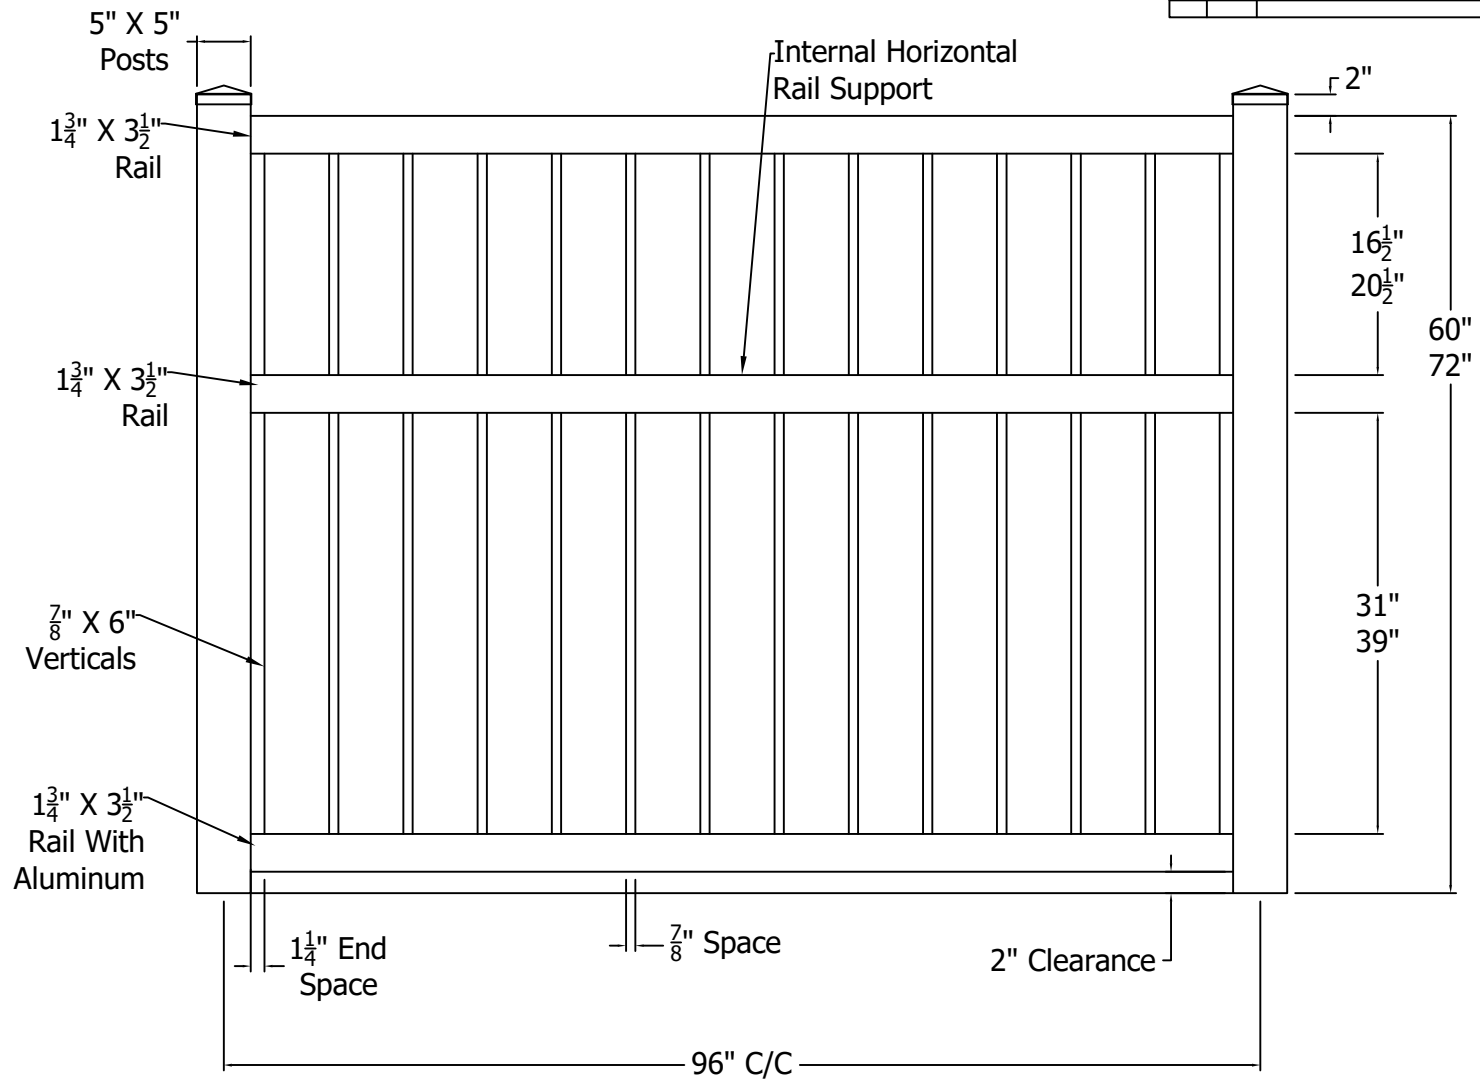

REV.	LOC.	REVISION	DATE
B		Updated Logos	12/23/20

	 <p>3446 US 6 EAST Bremen, IN 46506 diggerspecialties.com</p>	DRAWN BY: EH	STYLE:
		DATE DRAWN: 01-11-2019	Prestige
		SCALE = 1":1"	AS SHOWN: 72" T
		DRAFT NO.: 20190111-1E	LOC: Z:\Vinyl\Polyvinyl Fence\Prestige\Updated Standard Drawings
			REV. B