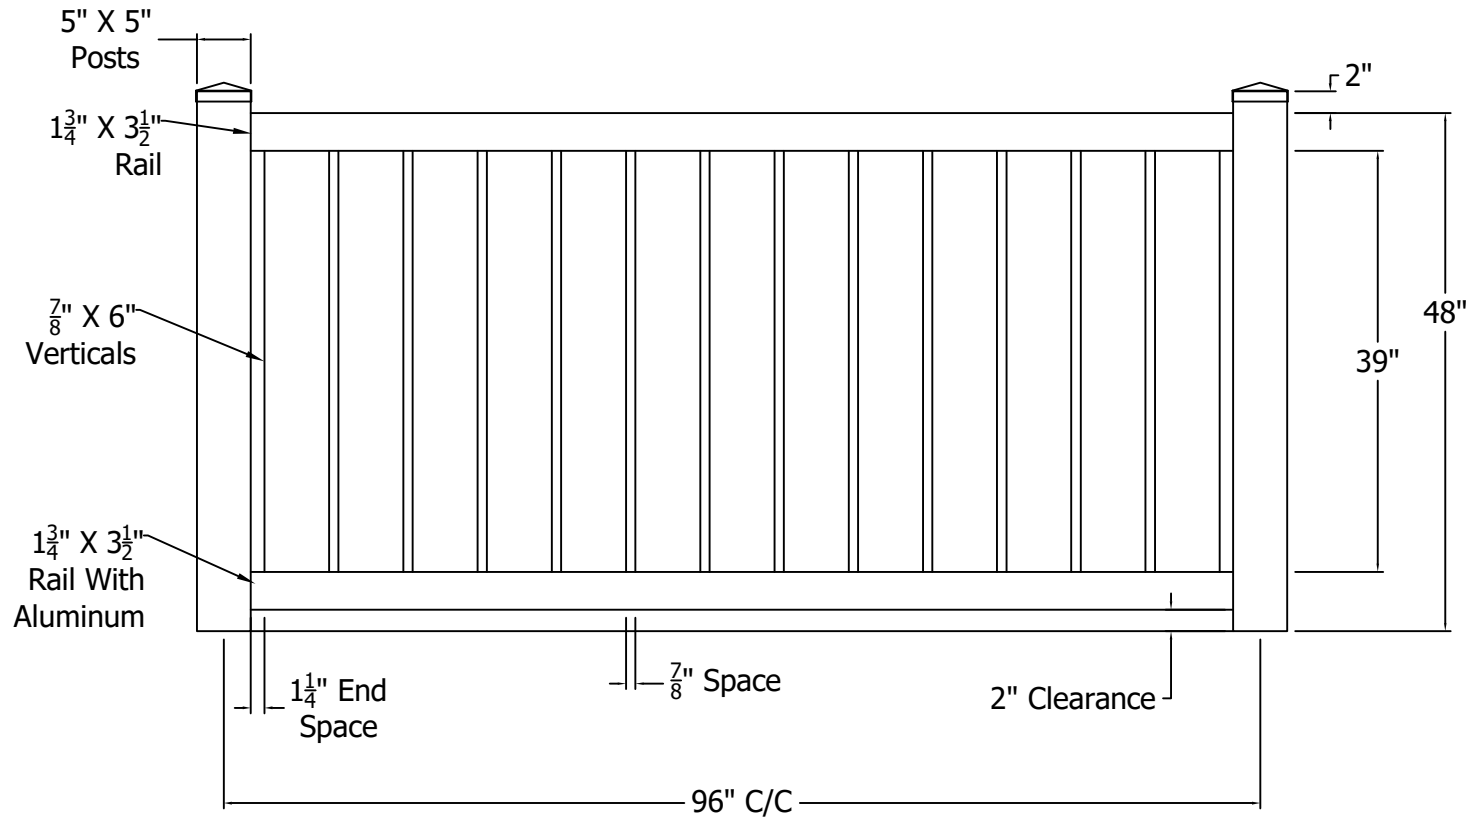

REV.	LOC.	REVISION	DATE
B		Updated Logos	12/23/20

	 <p>3446 US 6 EAST Bremen, IN 46506 diggerspecialties.com</p>	DRAWN BY: EH	STYLE:
		DATE DRAWN: 01-11-2019	<b>Prestige</b>
		SCALE = 1":1"	AS SHOWN: 48" T
		DRAFT NO.: 20190111-1E	LOC: Z:\Vinyl\Polyvinyl Fence\Prestige\Updated Standard Drawings
			REV. B