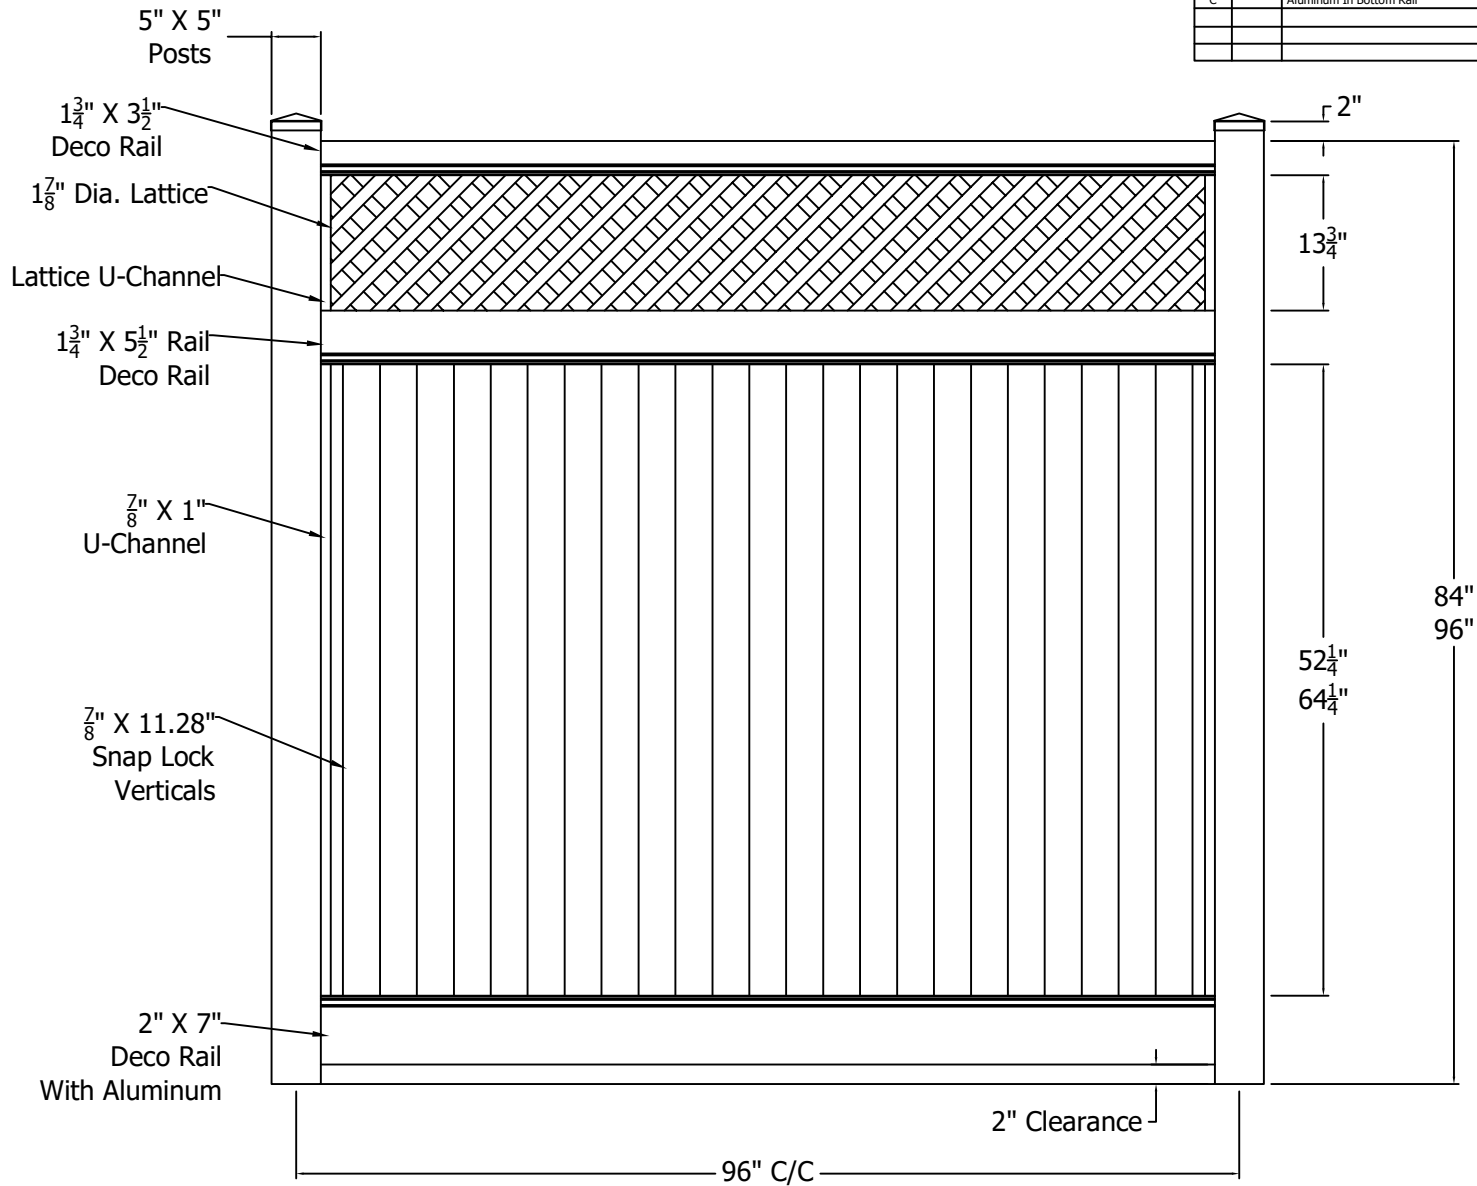

REV.	LOC.	REVISION	DATE
B		Updated Logos	12/23/20
C		Aluminum In Bottom Rail	6/11/24

 <p>Polyvinyl VINYL FENCING</p>	 <p>DSI Digger Specialties Inc. <i>Transforming the Outdoor Living Experience™</i></p> <p>3446 US 6 EAST Bremen, IN 46506 diggerspecialties.com</p>	DRAWN BY: EH	STYLE:
		DATE DRAWN: 06-10-2022	Majestic II
		SCALE = 1":1"	AS SHOWN: 96" T
		DRAFT NO.: 20220610-1E	LOC: Z:\Vinyl\Polyvinyl Fence\Majestic II
			REV. C