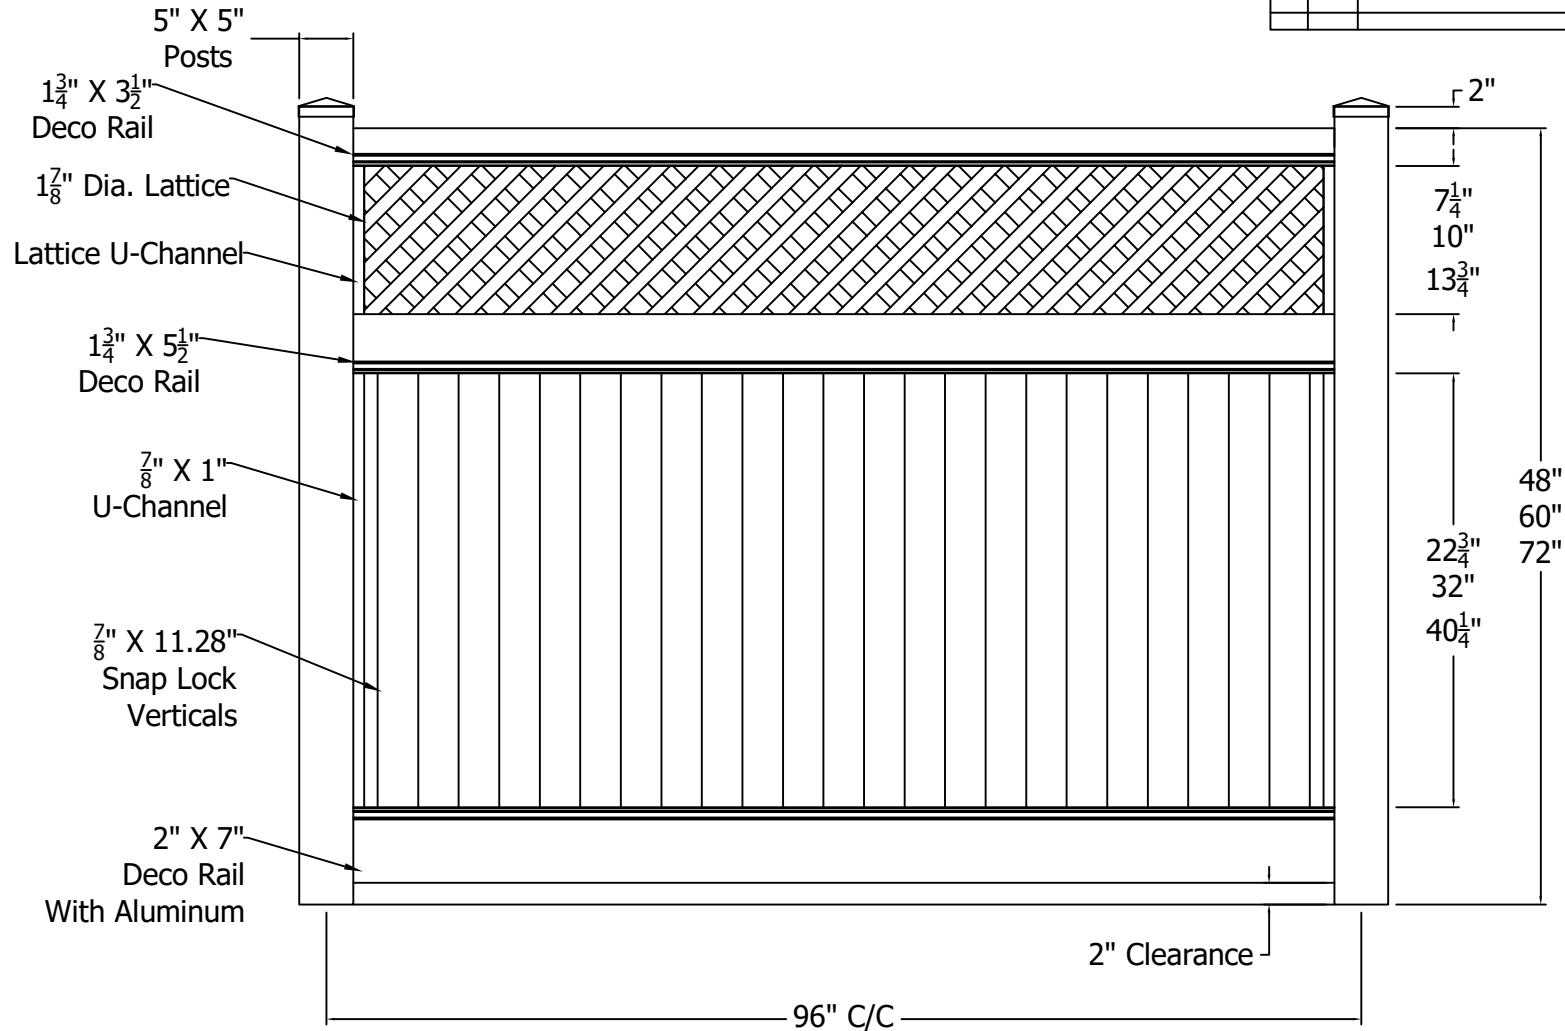

REV.	LOC.	REVISION	DATE
B		Updated Logos	12/23/20
C		Aluminum In Bottom Rail	6/11/24

 <p>Polyvinyl VINYL FENCING</p>	 <p>DSI Digger Specialties Inc. <i>Transforming the Outdoor Living Experience™</i> 3446 US 6 EAST Bremen, IN 46506 diggerspecialties.com</p>	DRAWN BY: EH	STYLE:
		DATE DRAWN: 06-10-2022	Majestic II
		SCALE = 1":1"	AS SHOWN: 72" T
		DRAFT NO.: 20220610-1E	LOC: Z:\Vinyl\Polyvinyl Fence\Majestic II