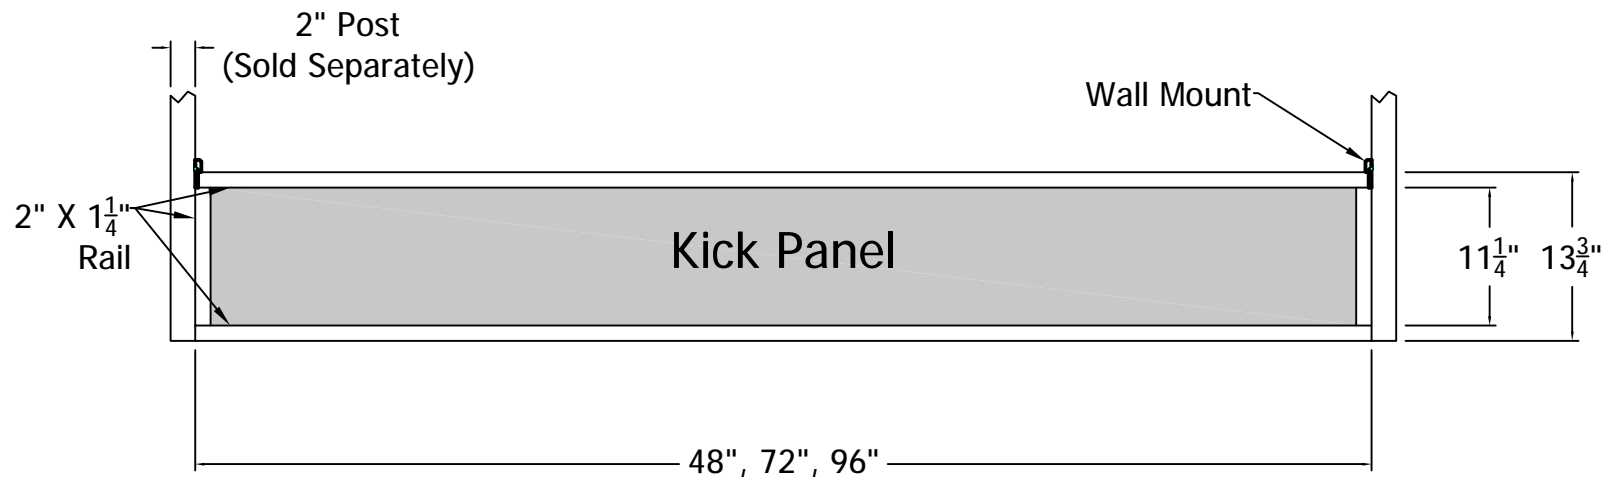

REV.	LOC.	REVISION	DATE

DSI Digger
Specialties
Inc.
Transforming the Outdoor Living Experience
3446 US 6 EAST
Bremen, IN 46506
diggerspecialties.com

DRAWN BY: EH
DATE DRAWN:
05-29-2019
SCALE = 1":1"
DRAFT NO.:
20190529-1E

STYLE:
Kick Panel Section
AS SHOWN: 96" W 13 3/4" T
LOC:
Z:\Aluminum\ScreenRail\Updated
Standard Drawings
REV.

4

3

2

1

D

C

B

A