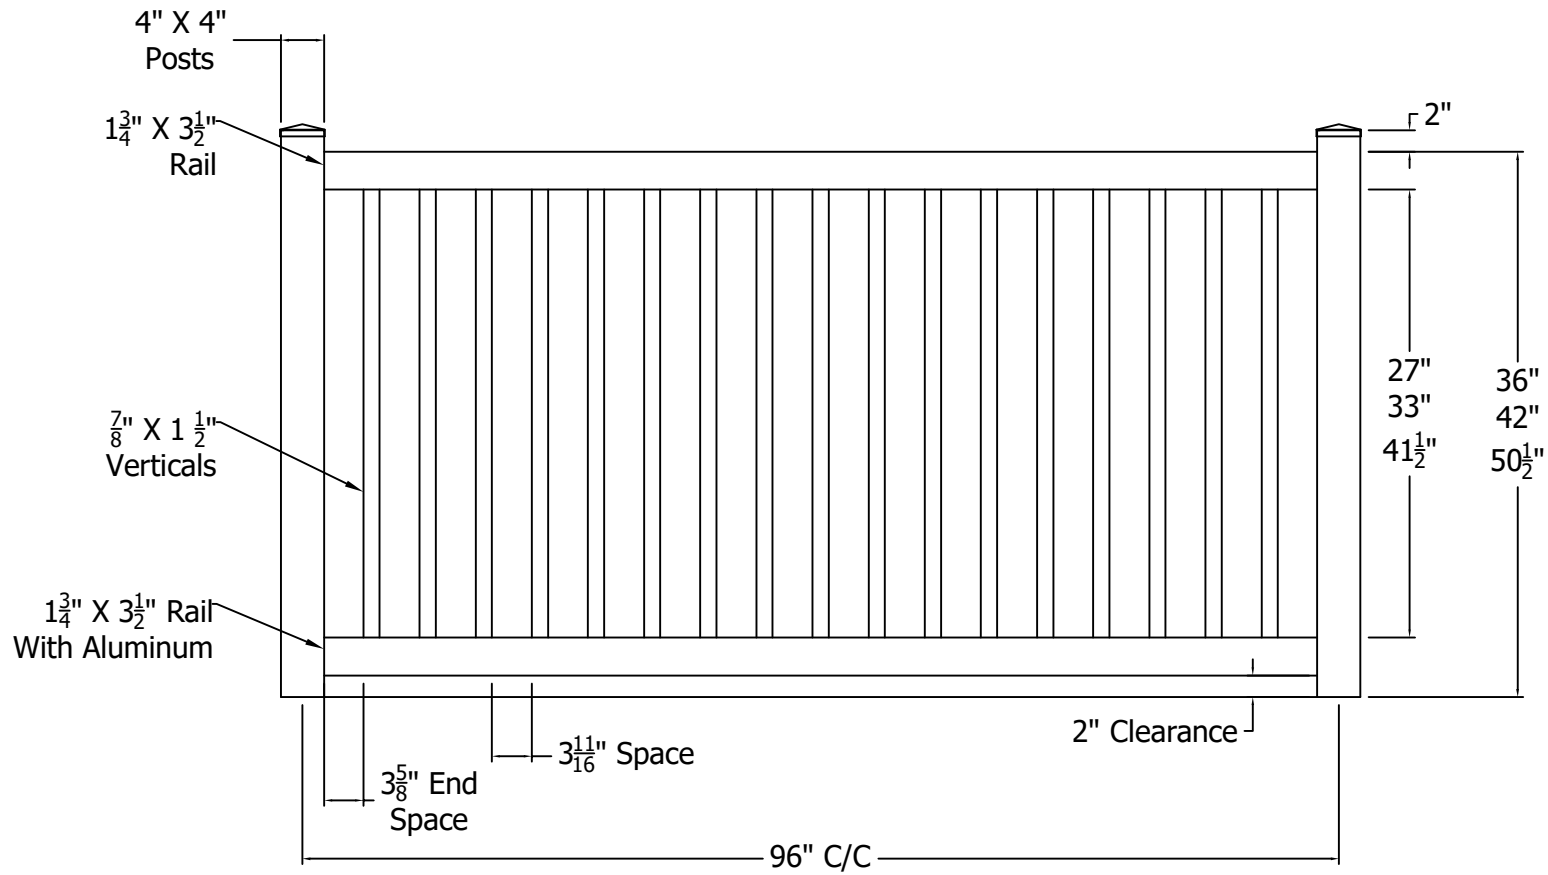

REV.	LOC.	REVISION	DATE
B		Updated Logos	12/22/20

	 <p>3446 US 6 EAST Bremen, IN 46506 diggerspecialties.com</p>	DRAWN BY: EH DATE DRAWN: 01-11-2019	STYLE: <b>GN Yard</b>
		SCALE = 1":1" DRAFT NO.: 20190111-1E	AS SHOWN: 48" T LOC: Z:\Vinyl\Polyvinyl Fence\Good Neighbor\Updated Standard Drawings
		REV. B	