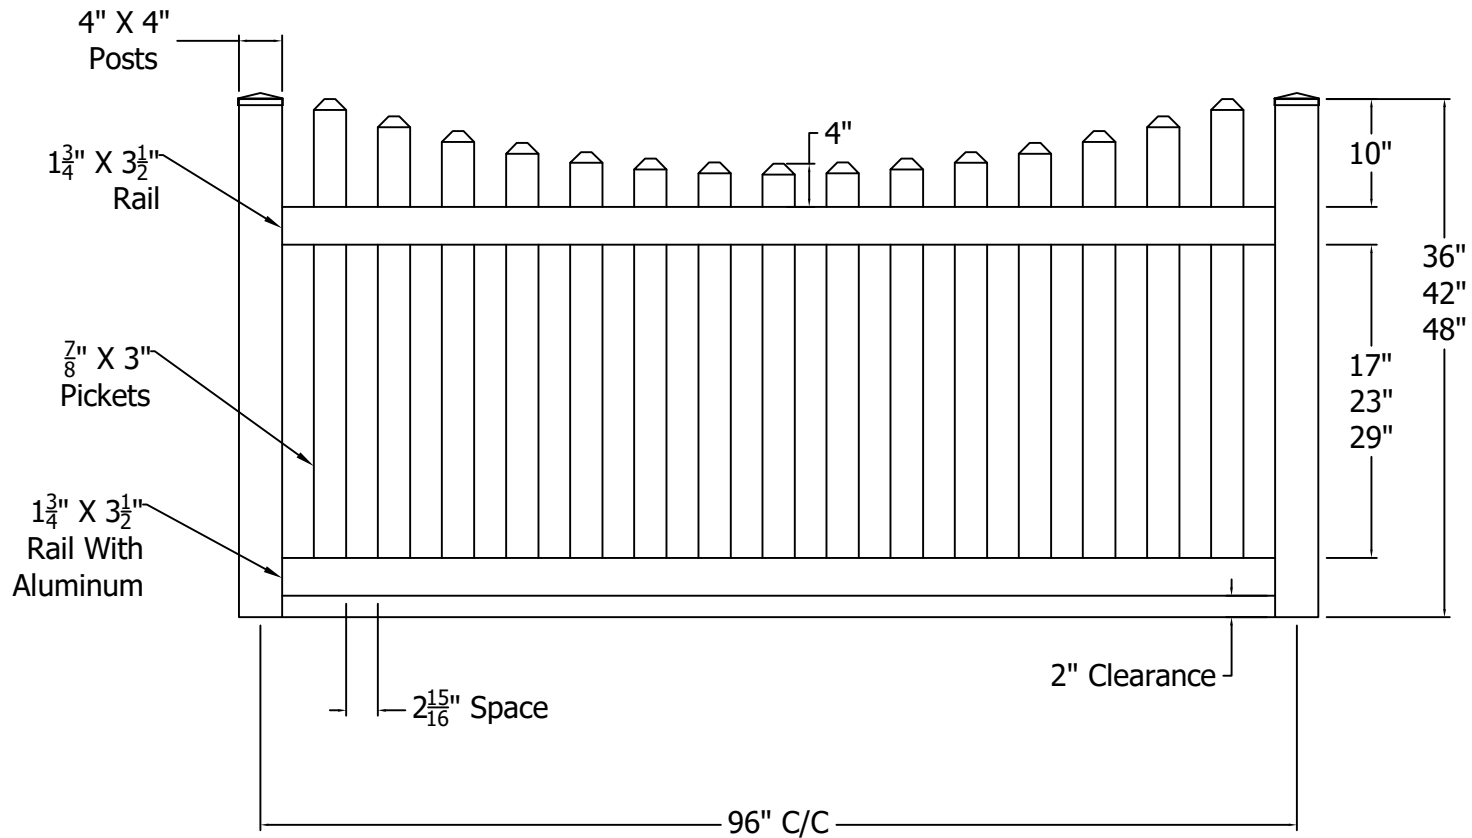

REV.	LOC.	REVISION	DATE
B		Updated Logos	12/22/20

 Polyvinyl VINYL FENCING	 Digger Specialties Inc. <i>Transforming the Outdoor Living Experience™</i> 3446 US 6 EAST Bremen, IN 46506 diggerspecialties.com	DRAWN BY: EH	STYLE:
		DATE DRAWN: 01-11-2019	GN Picket CNCV
		SCALE = 1":1"	AS SHOWN: 48" T
		DRAFT NO.: 20190111-1E	LOC: Z:\Vinyl\Polyvinyl Fence\Good Neighbor\Updated Standard Drawings
			REV. B