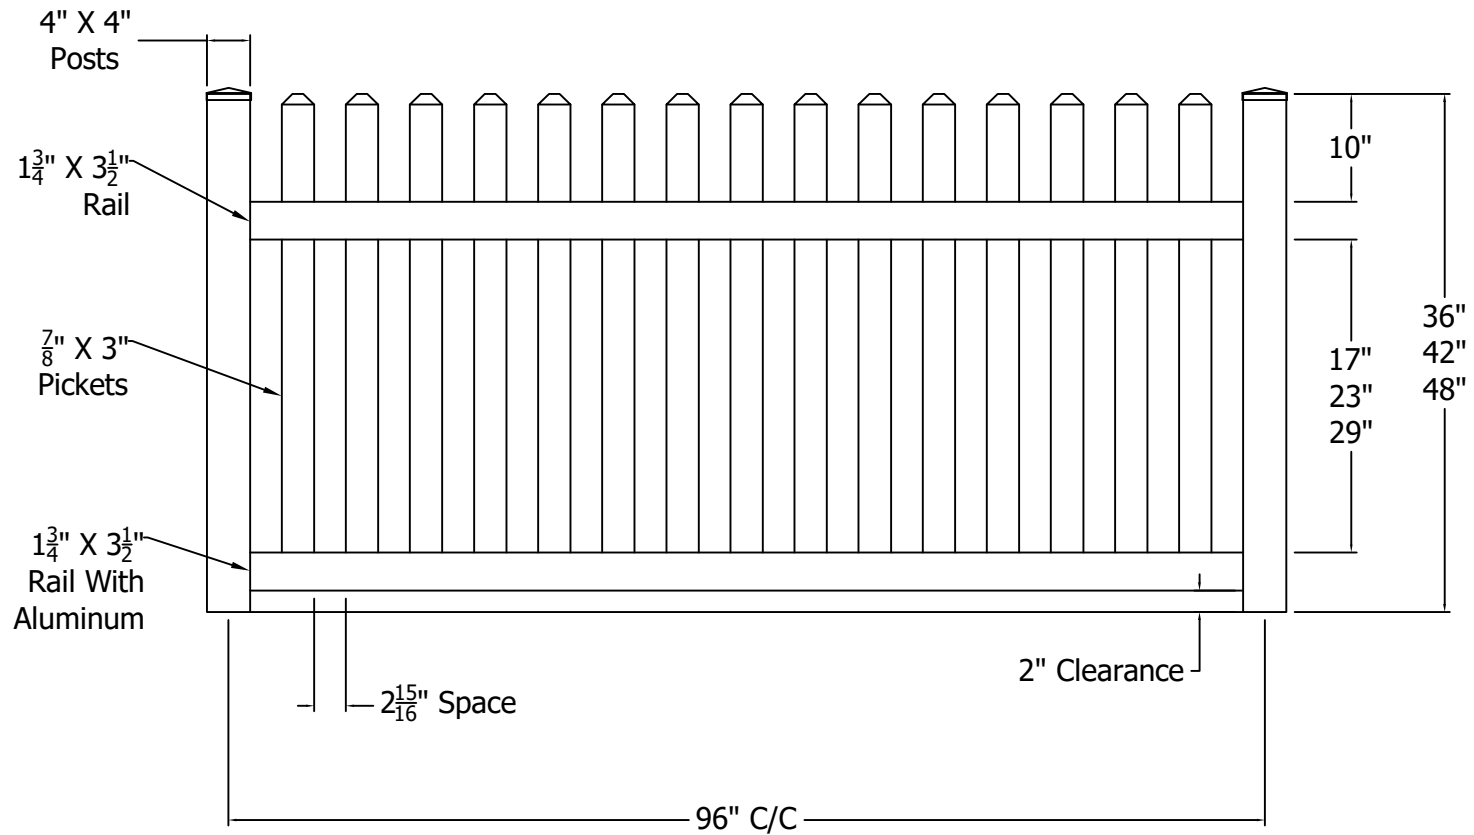

REV.	LOC.	REVISION	DATE
B		Updated Logos	12/22/20

	 <p><i>Transforming the Outdoor Living Experience™</i></p> <p>3446 US 6 EAST Bremen, IN 46506 diggerspecialties.com</p>	DRAWN BY: EH	STYLE:
		DATE DRAWN: 01-11-2019	<b>GN Picket</b>
		SCALE = 1":1"	AS SHOWN: 48" T
		DRAFT NO.: 20190111-1E	LOC: Z:\Vinyl\Polyvinyl Fence\Good Neighbor\Updated Standard Drawings
			REV. B