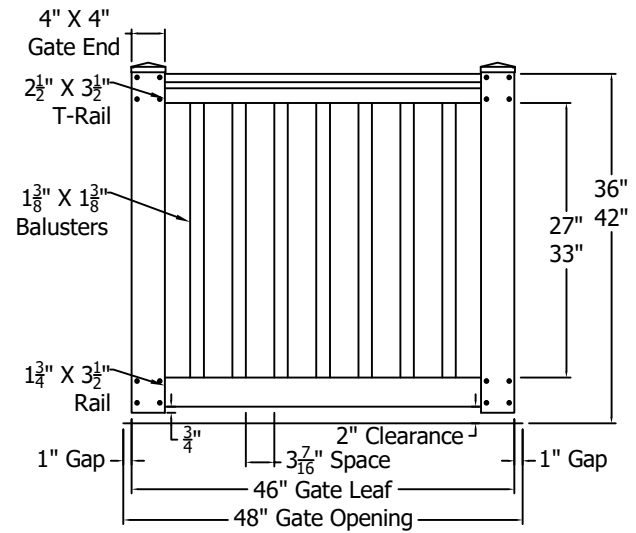

Rails And Gate Ends Reinforced With Aluminum

REV.	LOC.	REVISION	DATE
B		Updated Logos	12/22/20

Optional "A Series"
Decorative Baluster

 PolyRail VINYL RAILING	 Digger Specialties Inc. <i>Transforming the Outdoor Living Experience™</i> 3446 US 6 EAST Bremen, IN 46506 diggerspecialties.com	DRAWN BY: EH	STYLE:
		DATE DRAWN: 01-03-2020	Falcon Standard Gates
		SCALE = 1":1"	AS SHOWN: 42" T
		DRAFT NO.: 20200103-1E	LOC: Z:\Vinyl\PolyRail Railing\Falcon\Updated Standard Drawings