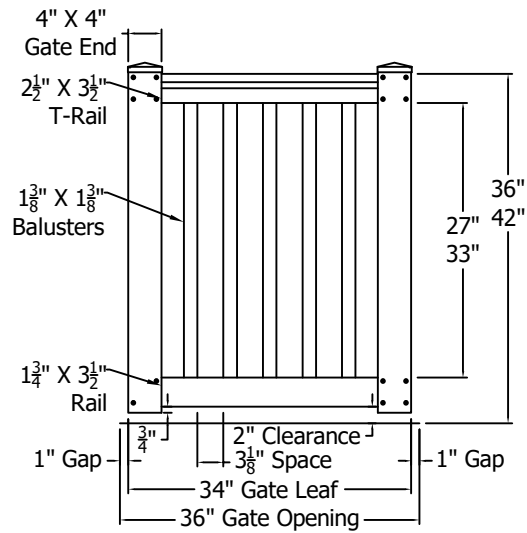

Rails And Gate Ends Reinforced With Aluminum

REV.	LOC.	REVISION	DATE
B		Updated Logos	12/22/20

Optional "A Series"
Decorative Baluster

 PolyRail VINYL RAILING	 Digger Specialties Inc. <i>Transforming the Outdoor Living Experience™</i> 3446 US 6 EAST Bremen, IN 46506 diggerspecialties.com	DRAWN BY: EH	STYLE:
		DATE DRAWN: 01-03-2020	Falcon Standard Gates
		SCALE = 1":1"	AS SHOWN: 42" T
		DRAFT NO.: 20200103-1E	LOC: Z:\Vinyl\PolyRail Railing\Falcon\Updated Standard Drawings