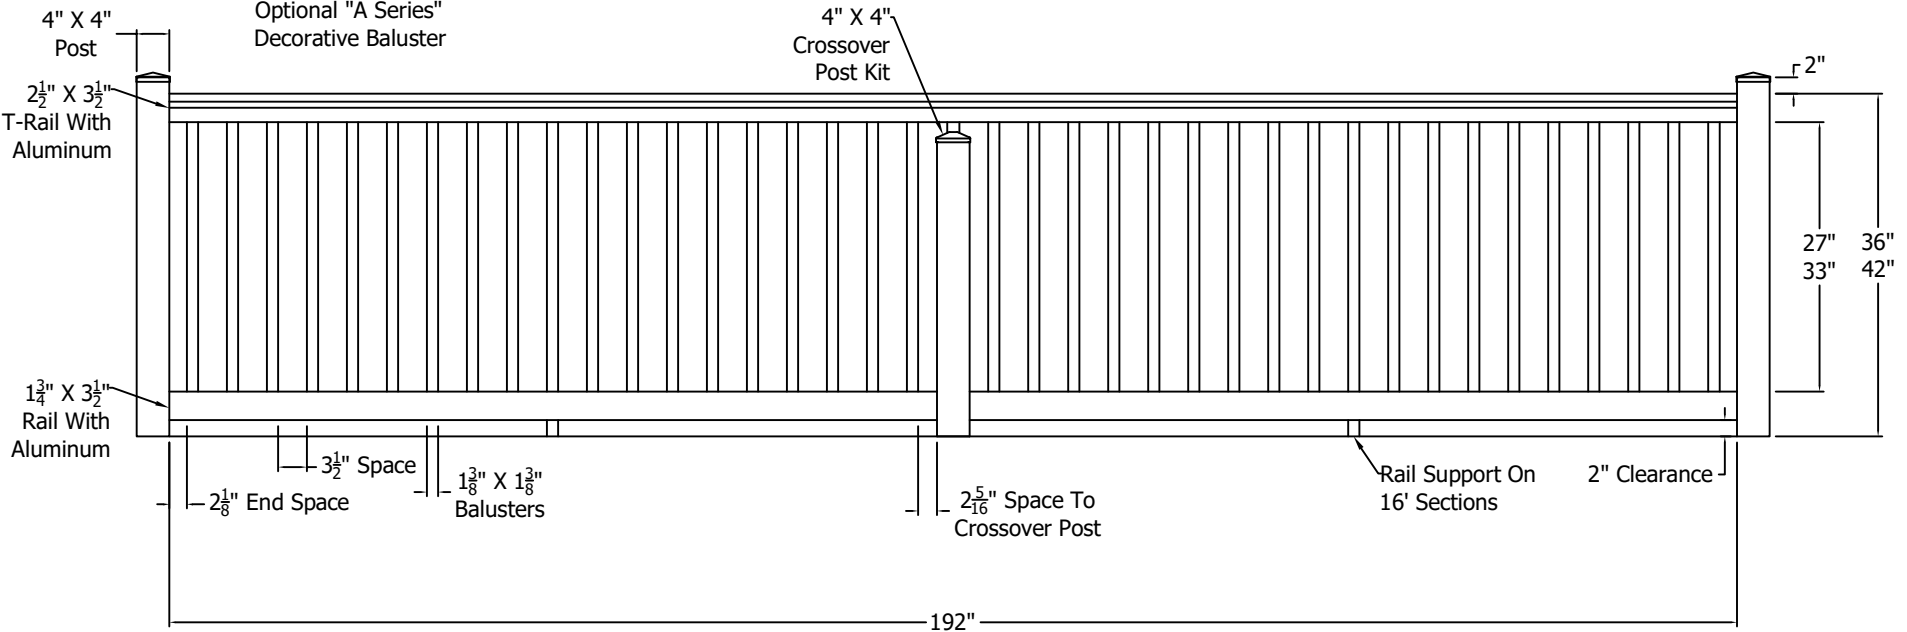

NOTE: End Spacing Will Vary Per Section Length

REV.	LOC.	REVISION	DATE
B		Updated Logos	12/22/20

Standard Lengths  
10', 12', 14' & 16'

	<p>Transforming the Outdoor Living Experience™</p> <p>3446 US 6 EAST Bremen, IN 46506 diggerspecialties.com</p>	DRAWN BY: EH	STYLE:
		DATE DRAWN: 09-13-2019	<b>Falcon Crossover</b>
		SCALE = 1":1"	AS SHOWN: 42" T
		DRAFT NO.: 20190913-1E	LOC: Z:\Vinyl\PolyRail Railing\Falcon\Updated Standard Drawings